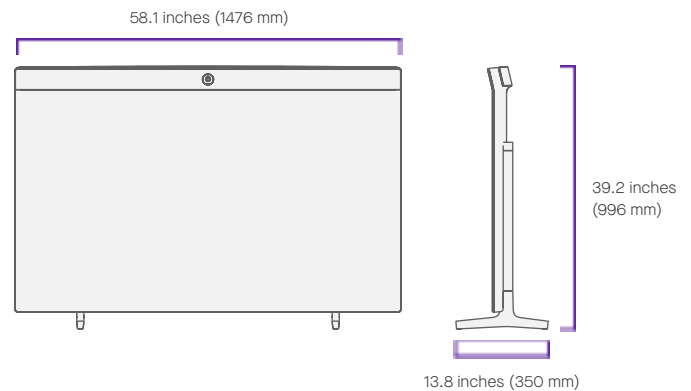

## Advanced features for safer rooms.

Neat Board incorporates a wealth of unique features. Aside from Zoom Direct Share WiFi capability, you can seamlessly share both audio and visual content via an HDMI cable. Neat Board instinctively frames you perfectly too, and then auto releases the room when you leave. Plus, thanks to Neat Sense, it enables you to monitor meeting spaces, which can lead to significant health benefits for employees. Neat Sense helps you control and keep track of air quality, humidity, CO2 and VOC. Also, whether or not there are people in a room and if so, how many. That way, you can be sure of maintaining safe social distancing at all times.

Table stand is included with every Neat Board.  
 Wall mount and Floor stand are optional.

Add Neat Pad as an additional controller and scheduling display.

## Size & Weight

Table Stand  
 Width: 58.1 inches (1476 mm)  
 Height: 39.2 inches (996 mm)  
 Depth: 13.8 inches (350 mm)  
 Weight: 102.6 pounds (46.5 kg)

Wall mount (optional)  
 Width: 58.1 inches (1476 mm)  
 Height: 36.7 inches (931 mm)  
 Depth: 4 inches (104 mm)  
 Weight: 111.6 pounds (50.6 kg)

Floor stand (optional)  
 Width: 58.1 inches (1476 mm)  
 Height: 71.3 inches (1812 mm)  
 Depth: 29.3 inches (744 mm)  
 Weight: 124.6 pounds (56.5 kg)