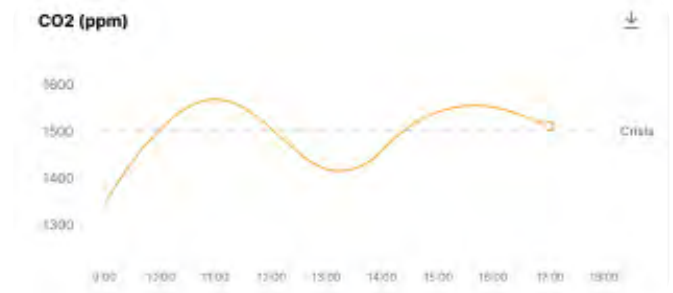

## Advanced features for safer rooms.

Neat Board incorporates a wealth of unique features. Aside from Zoom Direct Share WiFi capability, you can seamlessly share both audio and visual content via an HDMI cable. Neat Board instinctively frames you perfectly too, and then auto releases the room when you leave. Plus, thanks to Neat Sense, it enables you to monitor meeting spaces, which can lead to significant health benefits for employees. Neat Sense helps you control and keep track of air quality, humidity, CO2 and VOC. Also, whether or not there are people in a room and if so, how many. That way, you can be sure of maintaining safe social distancing at all times.