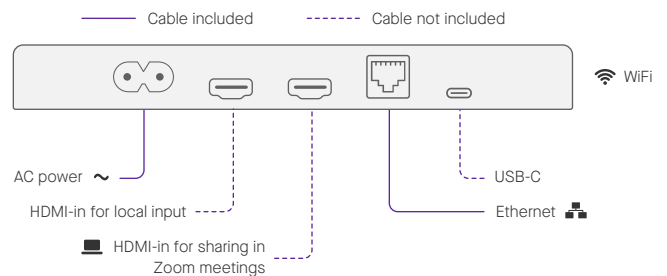

Size & Weight

Table Stand
Width: 58.1 inches (1476 mm)
Height: 39.2 inches (996 mm)
Depth: 13.8 inches (350 mm)
Weight: 102.6 pounds (46.5 kg)

Wall mount (optional)
Width: 58.1 inches (1476 mm)
Height: 36.7 inches (931 mm)
Depth: 4 inches (104 mm)
Weight: 111.6 pounds (50.6 kg)

Floor stand (optional)
Width: 58.1 inches (1476 mm)
Height: 71.3 inches (1812 mm)
Depth: 29.3 inches (744 mm)
Weight: 124.6 pounds (56.5 kg)