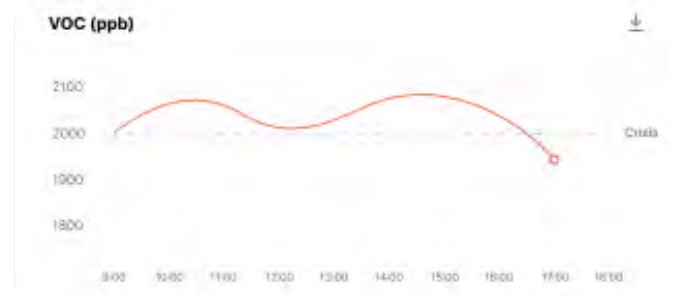

## Advanced features for safer rooms.

Neat Board incorporates a wealth of unique features. Aside from Zoom Direct Share WiFi capability, you can seamlessly share both audio and visual content via an HDMI cable. Neat Board instinctively frames you perfectly too, and then auto releases the room when you leave. Plus, thanks to Neat Sense, it enables you to monitor meeting spaces, which can lead to significant health benefits for employees. Neat Sense helps you control and keep track of air quality, humidity, CO2 and VOC. Also, whether or not there are people in a room and if so, how many. That way, you can be sure of maintaining safe social distancing at all times.