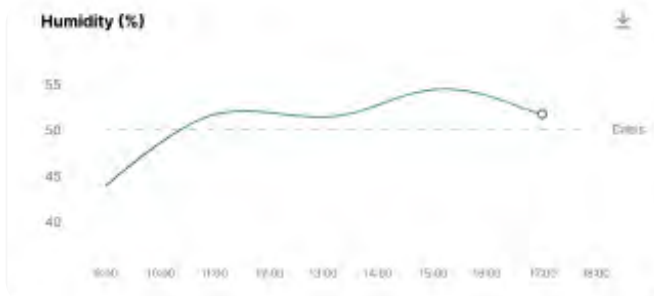

## Advanced features for safer rooms.

Neat Board incorporates a wealth of unique features. Aside from Zoom Direct Share WiFi capability, you can seamlessly share both audio and visual content via an HDMI cable. Neat Board instinctively frames you perfectly too, and then auto releases the room when you leave. Plus, thanks to Neat Sense, it enables you to monitor meeting spaces, which can lead to significant health benefits for employees. Neat Sense helps you control and keep track of air quality, humidity, CO2 and VOC. Also, whether or not there are people in a room and if so, how many. That way, you can be sure of maintaining safe social distancing at all times.