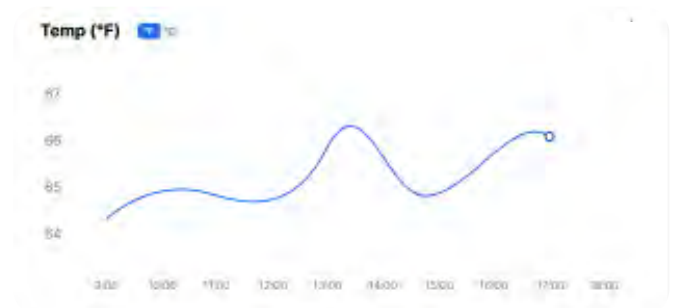

## Advanced features for safer rooms.

Neat Board incorporates a wealth of unique features. Aside from Zoom Direct Share WiFi capability, you can seamlessly share both audio and visual content via an HDMI cable. Neat Board instinctively frames you perfectly too, and then auto releases the room when you leave. Plus, thanks to Neat Sense, it enables you to monitor meeting spaces, which can lead to significant health benefits for employees. Neat Sense helps you control and keep track of air quality, humidity, CO2 and VOC. Also, whether or not there are people in a room and if so, how many. That way, you can be sure of maintaining safe social distancing at all times.