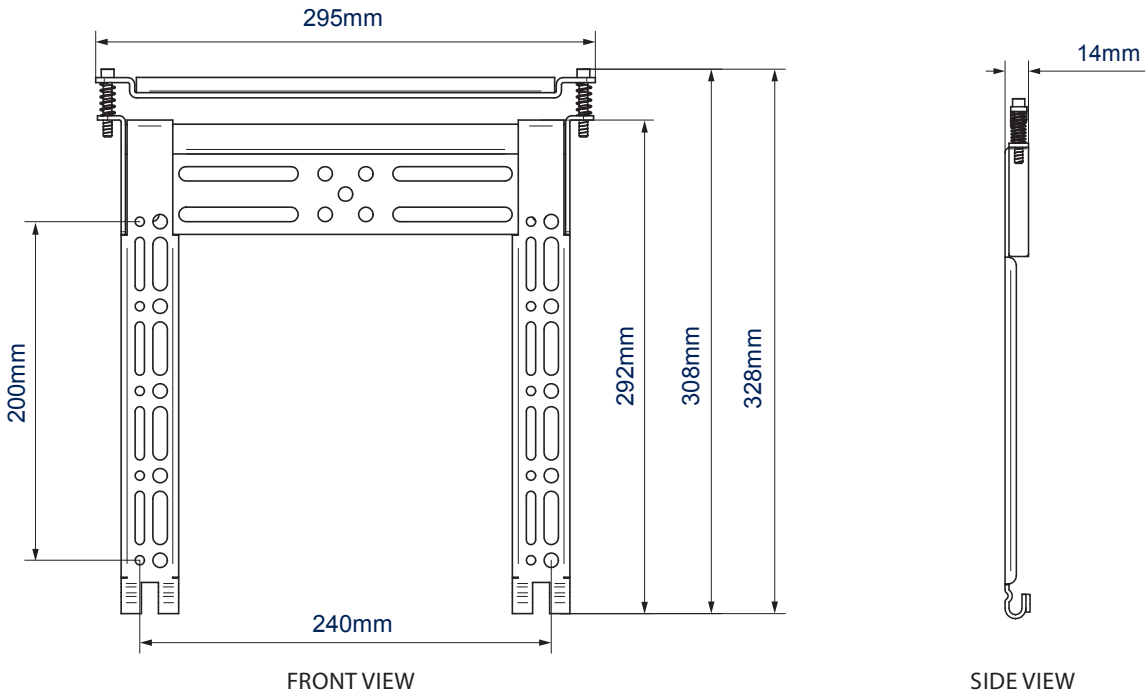

MONTS
SCREENS
14MM FROM
THE WALL

BT8200

ULTRA-SLIM UNIVERSAL FLAT SCREEN WALL MOUNT

Designed for medium sized screens up to 40kg, the ultra-slim BT8200 mounts screens just 14mm from the wall and features post installation screen alignment, B-Tech's "On Wall Levelling System" and simple 'hook-on' installation to make screen mounting as quick and simple as possible. The BT8200 also features B-Tech's patented 'Torsion-Lock' security to help prevent un-authorized removal of the screen. All mounting hardware included.

SPECIFICATION

Recommended screen size	up to 47"
Max load	40kg
Universal fixings	up to 240mm x 200mm
VESA® compatibility	up to 200 x 200
Distance from wall	14mm
Colour	Black

FEATURES

- Ultra-slim design mounts screens only 14mm from the wall
- Patented 'Torsion-Lock' security helps prevent un-authorized removal of the screen
- Features OWLS™ (On Wall Levelling System) to allow the wall plate to be levelled once mounted, eradicating the need to re-drill the wall
- Suitable for concrete or brick walls
- Post installation screen alignment for perfect screen positioning
- Low profile coach screws to allow the arms to slide, unobstructed along the rail
- Security locking screws, Allen key and locking bars provided for a secure installation
- Supplied pre-assembled to reduce install times
- Simple 'hook-on' installation
- All mounting hardware included

Ultra-slim design mounts screens only 14mm from the wall

Post installation screen alignment for perfect positioning every time

'Torsion-Lock' security helps prevent un-authorized removal of the screen

All mounting hardware included

PACKING INFORMATION

COLOUR:	ORDER REF:	EAN CODE:	MASTER CARTON QTY:	INNER CARTON QTY:	MASTER CARTON WEIGHT:	MASTER CARTON CUBE:
Black	BT8200/B	5019318082009	8	2	12.9kg	0.037cbm

ACCESSORIES AND RELATED PRODUCTS