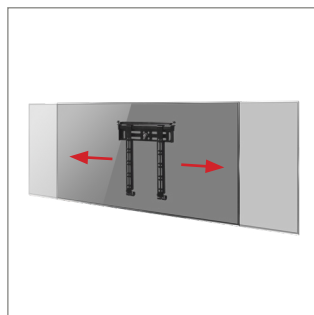

MONTS
SCREENS
14MM FROM
THE WALL

BT8200

ULTRA-SLIM UNIVERSAL FLAT SCREEN WALL MOUNT

Designed for medium sized screens up to 40kg, the ultra-slim BT8200 mounts screens just 14mm from the wall and features post installation screen alignment, B-Tech's "On Wall Levelling System" and simple 'hook-on' installation to make screen mounting as quick and simple as possible. The BT8200 also features B-Tech's patented 'Torsion-Lock' security to help prevent un-authorized removal of the screen. All mounting hardware included.

SPECIFICATION

Recommended screen size	up to 47"
Max load	40kg
Universal fixings	up to 240mm x 200mm
VESA® compatibility	up to 200 x 200
Distance from wall	14mm
Colour	Black

FEATURES

- Ultra-slim design mounts screens only 14mm from the wall
- Patented 'Torsion-Lock' security helps prevent un-authorized removal of the screen
- Features OWLS™ (On Wall Levelling System) to allow the wall plate to be levelled once mounted, eradicating the need to re-drill the wall
- Suitable for concrete or brick walls
- Post installation screen alignment for perfect screen positioning
- Low profile coach screws to allow the arms to slide, unobstructed along the rail
- Security locking screws, Allen key and locking bars provided for a secure installation
- Supplied pre-assembled to reduce install times
- Simple 'hook-on' installation
- All mounting hardware included

Ultra-slim design mounts screens only 14mm from the wall

Post installation screen alignment for perfect positioning every time

'Torsion-Lock' security helps prevent un-authorized removal of the screen

All mounting hardware included