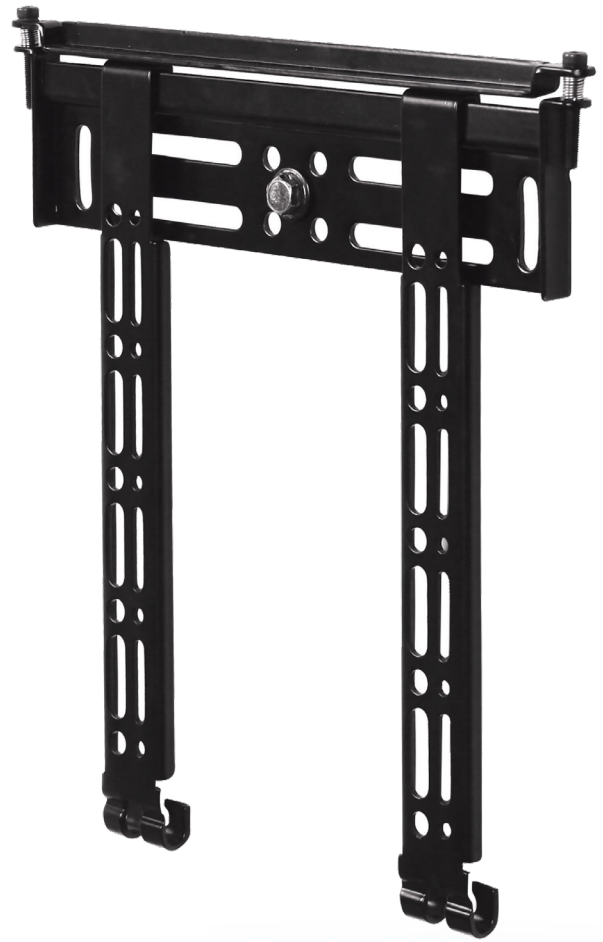

MONTS
SCREENS
14MM FROM
THE WALL

BT8200

ULTRA-SLIM UNIVERSAL FLAT SCREEN WALL MOUNT

Designed for medium sized screens up to 40kg, the ultra-slim BT8200 mounts screens just 14mm from the wall and features post installation screen alignment, B-Tech's "On Wall Levelling System" and simple 'hook-on' installation to make screen mounting as quick and simple as possible. The BT8200 also features B-Tech's patented 'Torsion-Lock' security to help prevent un-authorized removal of the screen. All mounting hardware included.

SPECIFICATION

Recommended screen size	up to 47"
Max load	40kg
Universal fixings	up to 240mm x 200mm
VESA® compatibility	up to 200 x 200
Distance from wall	14mm
Colour	Black

FEATURES

- Ultra-slim design mounts screens only 14mm from the wall
- Patented 'Torsion-Lock' security helps prevent un-authorized removal of the screen
- Features OWLS™ (On Wall Levelling System) to allow the wall plate to be levelled once mounted, eradicating the need to re-drill the wall
- Suitable for concrete or brick walls
- Post installation screen alignment for perfect screen positioning
- Low profile coach screws to allow the arms to slide, unobstructed along the rail
- Security locking screws, Allen key and locking bars provided for a secure installation
- Supplied pre-assembled to reduce install times
- Simple 'hook-on' installation
- All mounting hardware included

Ultra-slim design mounts screens only 14mm from the wall

Post installation screen alignment for perfect positioning every time

'Torsion-Lock' security helps prevent un-authorized removal of the screen

All mounting hardware included

BT8210
Ultra-Slim Universal Flat Screen Wall Mount for screens up to 55"

BT8220
Ultra-Slim Universal Flat Screen Wall Mount for screens up to 80"

BT8421
Universal Flat Screen Wall Mount for screens up to 55"