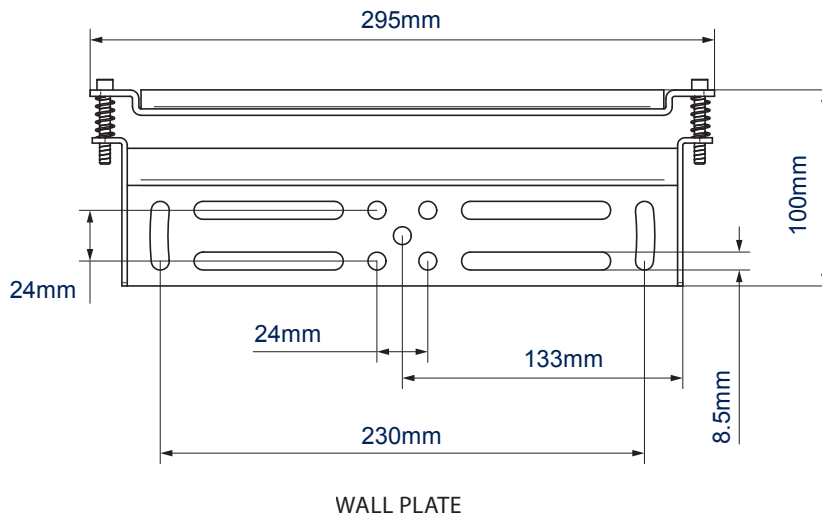

MONTS
SCREENS
14MM FROM
THE WALL

BT8200

ULTRA-SLIM UNIVERSAL FLAT SCREEN WALL MOUNT

Designed for medium sized screens up to 40kg, the ultra-slim BT8200 mounts screens just 14mm from the wall and features post installation screen alignment, B-Tech's "On Wall Levelling System" and simple 'hook-on' installation to make screen mounting as quick and simple as possible. The BT8200 also features B-Tech's patented 'Torsion-Lock' security to help prevent un-authorized removal of the screen. All mounting hardware included.

SPECIFICATION

Recommended screen size	up to 47"
Max load	40kg
Universal fixings	up to 240mm x 200mm
VESA® compatibility	up to 200 x 200
Distance from wall	14mm
Colour	Black

FEATURES

- Ultra-slim design mounts screens only 14mm from the wall
- Patented 'Torsion-Lock' security helps prevent un-authorized removal of the screen
- Features OWLS™ (On Wall Levelling System) to allow the wall plate to be levelled once mounted, eradicating the need to re-drill the wall
- Suitable for concrete or brick walls
- Post installation screen alignment for perfect screen positioning
- Low profile coach screws to allow the arms to slide, unobstructed along the rail
- Security locking screws, Allen key and locking bars provided for a secure installation
- Supplied pre-assembled to reduce install times
- Simple 'hook-on' installation
- All mounting hardware included

Ultra-slim design mounts screens only 14mm from the wall

Post installation screen alignment for perfect positioning every time

'Torsion-Lock' security helps prevent un-authorized removal of the screen

All mounting hardware included

PACKING INFORMATION

COLOUR:	ORDER REF:	EAN CODE:	MASTER CARTON QTY:	INNER CARTON QTY:	MASTER CARTON WEIGHT:	MASTER CARTON CUBE:
Black	BT8200/B	5019318082009	8	2	12.9kg	0.037cbm

ACCESSORIES AND RELATED PRODUCTS