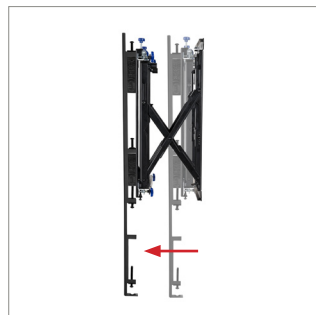

SPECIFICATION

Recommended screen size	72" up to 120"
Max load	80kg
VESA® & non-VESA fixings	up to 1600 x 800
Flat to wall depth	115.3mm (+/-7.5mm with micro-adjustment)
Popped out depth	268.3mm (+/-7.5mm with micro-adjustment)
Tool-less micro-adjustment	+/-7.5mm per corner

FEATURES

- Designed to wall mount extra-large signage displays such as LG's 110UM5J
- Universal design suitable for other standard screens over 72"
- Pop-out system with soft opening provides a safe and easy service access
- Ideal for recess mounting
- Tool-less micro-adjustment of +/-7.5mm
- Features depth, height and lateral micro-adjustment
- Keyhole fixings on wall plates for an easier installation
- Cable management clips (**BT8390-CMC**) are included to keep the installation tidy
- Safety screws help prevent unauthorised removal of screens
- Simple 'hook-on' installation
- All mounting hardware included

SYSTEM X™

Tool-less micro-adjustment of +/-7.5mm

Pop-out system with soft opening provides a safe and easy service access.

Simple 'hook-on' installation.

Cable management clips (**BT8390-CMC**) are included to keep the install tidy.