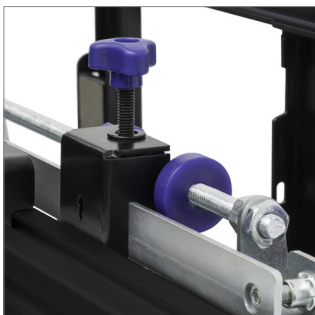

IDEAL FOR
 LG'S 110UM5J-B
 UHD DISPLAY

BT9921

SOFT-OPEN FULL SERVICE WALL MOUNT FOR XXL DISPLAYS

The BT9921 is a dual rail, pop-out wall mount solution designed for extra large signage displays such as the LG 110UM5J-B. Capable of supporting heavy loads, the BT9921 is ideal for recess mounting and features a soft opening for full service access, micro-adjustment for screen alignment and integrated cable management to help keep the finished installation tidy. Safety screws also help to prevent unauthorised removal of the screen.

SPECIFICATION

Recommended screen size	72" up to 120"
Max load	80kg
VESA® & non-VESA fixings	up to 1600 x 800
Flat to wall depth	115.3mm (+/-7.5mm with micro-adjustment)
Popped out depth	268.3mm (+/-7.5mm with micro-adjustment)
Tool-less micro-adjustment	+/-7.5mm per corner

FEATURES

- Designed to wall mount extra-large signage displays such as LG's 110UM5J
- Universal design suitable for other standard screens over 72"
- Pop-out system with soft opening provides a safe and easy service access
- Ideal for recess mounting
- Tool-less micro-adjustment of +/-7.5mm
- Features depth, height and lateral micro-adjustment
- Keyhole fixings on wall plates for an easier installation
- Cable management clips (**BT8390-CMC**) are included to keep the installation tidy
- Safety screws help prevent unauthorised removal of screens
- Simple 'hook-on' installation
- All mounting hardware included

SYSTEM X™

Tool-less micro-adjustment of +/-7.5mm

Pop-out system with soft opening provides a safe and easy service access.

Simple 'hook-on' installation.

Cable management clips (**BT8390-CMC**) are included to keep the install tidy.