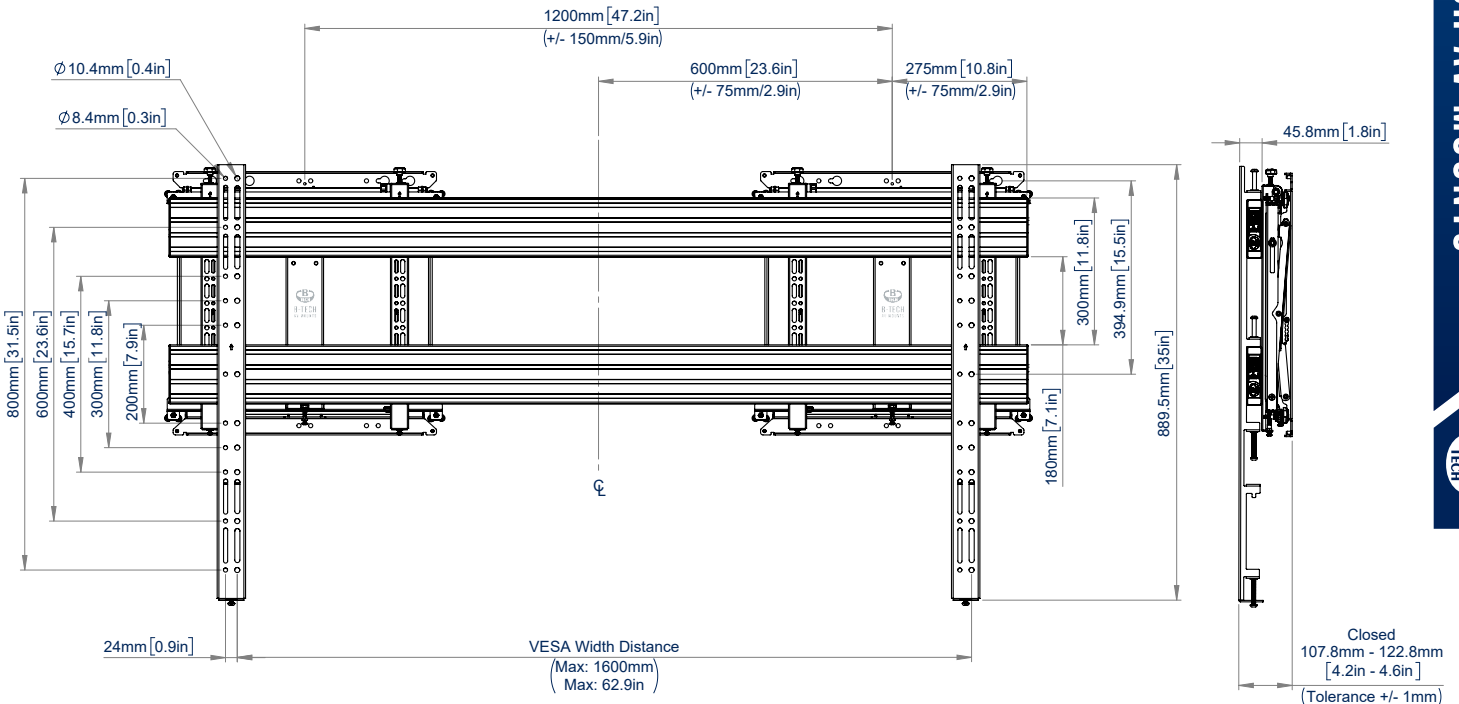

Tool-less micro-adjustment of +/-7.5mm

Pop-out system with soft opening provides a safe and easy service access.

Simple 'hook-on' installation.

Cable management clips (**BT8390-CMC**) are included to keep the install tidy.

FRONT VIEW