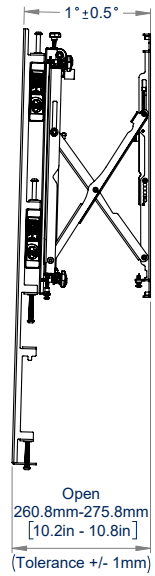

SIDE VIEW

PACKING INFORMATION

PLEASE NOTE, THIS IS A MULTI-BOX BOX ITEM

COLOUR:	ORDER REF:	EAN CODE:
Black	BT9921/B	5019318306921