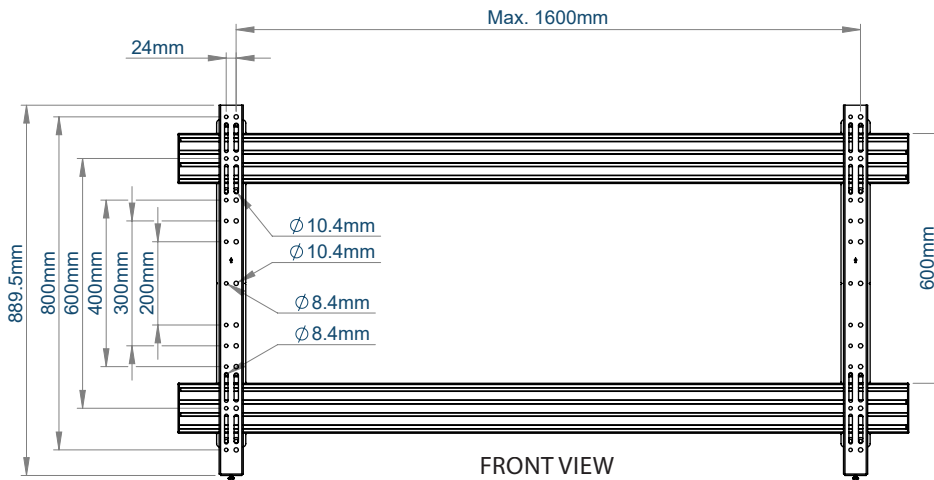

FRONT VIEW

PACKING INFORMATION

COLOUR:	ORDER REF:	EAN CODE:
Black	BT9920/B	5019318306846

ACCESSORIES AND RELATED PRODUCTS

© 2015 B-Tech Mounts. All rights reserved. This information is provided for informational purposes only. B-Tech Mounts and its logo are registered trademarks of B-Tech Mounts. All other trademarks are the property of their respective owners. B-Tech Mounts is not responsible for any damage caused by improper installation or use of its products. Any reproduction or distribution of this information without the written permission of B-Tech Mounts is strictly prohibited. For more information, please contact B-Tech Mounts at www.btechavmounts.com or call 01203 250222.