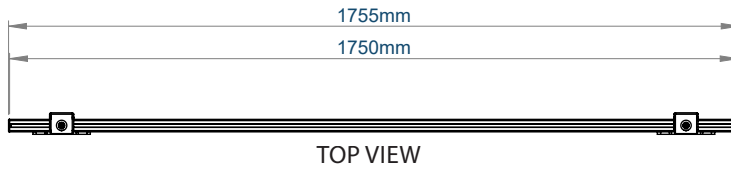

### FEATURES

- Designed to wall mount extra-large signage displays such as LG's 110UM5J
- The universal design is ideal for other standard or interactive screens over 72" (such as Sahara Clevertouch® or Microsoft Surface Hub)
- Slim-line design for a close to the wall installation
- Keyhole fixings on wall plates for an easier installation
- Cable management clips (**BT8390-CMC**) are included to keep the installation tidy
- Interface arms include levelling screws to adjust the height of the screen
- Safety screws help prevent unauthorised removal of screens
- Simple 'hook-on' installation
- All mounting hardware included

120" 305CM VESA 1600 800 200KG SYSTEM X™

Simple 'hook-on' installation.

Interface arms include height adjustment screws to help level the screen.

Safety screws help prevent unauthorised removal of the screen.

Cable management clips (**BT8390-CMC**) are included to keep the install tidy.

TOP VIEW

FRONT VIEW

SIDE VIEW

REAR VIEW

PACKING INFORMATION

COLOUR:	ORDER REF:	EAN CODE:
Black	BT9920/B	5019318306846

ACCESSORIES AND RELATED PRODUCTS