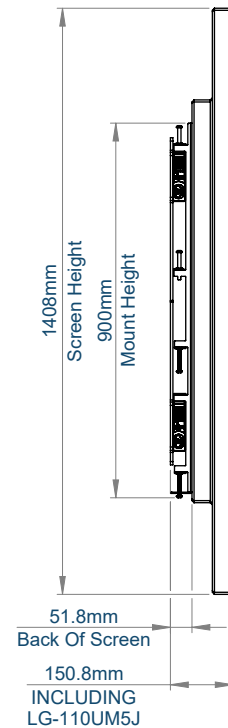

### SPECIFICATION

Recommended screen size	72" up to 120"
Max load	200kg
VESA® & non-VESA fixings	up to 1600 x 800
Distance from wall	52mm
Colour (mounting rail)	Black or Silver
Colour (VESA arms)	Black

### FEATURES

- Designed to wall mount extra-large signage displays such as LG's 110UM5J
- The universal design is ideal for other standard or interactive screens over 72" (such as Sahara Clevertouch® or Microsoft Surface Hub)
- Slim-line design for a close to the wall installation
- Keyhole fixings on wall plates for an easier installation
- Cable management clips (**BT8390-CMC**) are included to keep the installation tidy
- Interface arms include levelling screws to adjust the height of the screen
- Safety screws help prevent unauthorised removal of screens
- Simple 'hook-on' installation
- All mounting hardware included

120" 305CM VESA 1600 800 200KG SYSTEM X™

Simple 'hook-on' installation.

Interface arms include height adjustment screws to help level the screen.

Safety screws help prevent unauthorised removal of the screen.

Cable management clips (**BT8390-CMC**) are included to keep the install tidy.

TOP VIEW

FRONT VIEW

SIDE VIEW

REAR VIEW

PACKING INFORMATION

COLOUR:	ORDER REF:	EAN CODE:
Black	BT9920/B	5019318306846

ACCESSORIES AND RELATED PRODUCTS