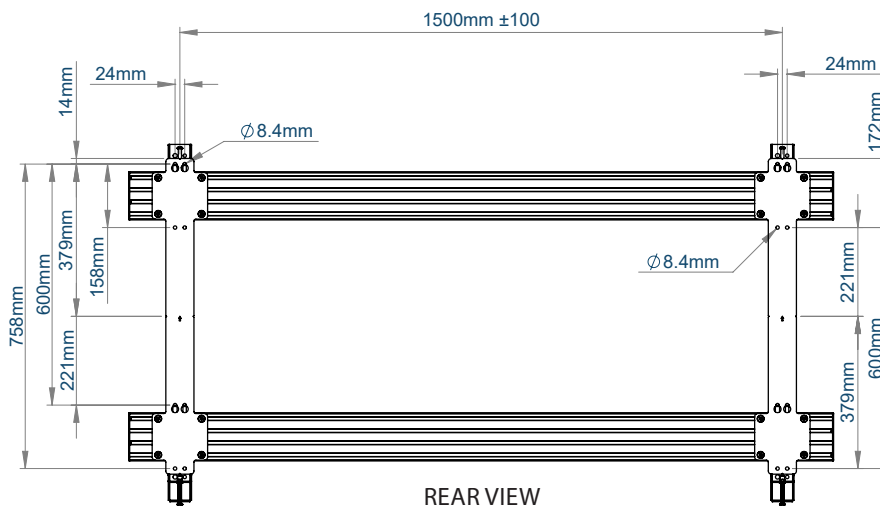

### SPECIFICATION

Recommended screen size	72" up to 120"
Max load	200kg
VESA® & non-VESA fixings	up to 1600 x 800
Distance from wall	52mm
Colour (mounting rail)	Black or Silver
Colour (VESA arms)	Black

### FEATURES

- Designed to wall mount extra-large signage displays such as LG's 110UM5J
- The universal design is ideal for other standard or interactive screens over 72" (such as Sahara Clevertouch® or Microsoft Surface Hub)
- Slim-line design for a close to the wall installation
- Keyhole fixings on wall plates for an easier installation
- Cable management clips (**BT8390-CMC**) are included to keep the installation tidy
- Interface arms include levelling screws to adjust the height of the screen
- Safety screws help prevent unauthorised removal of screens
- Simple 'hook-on' installation
- All mounting hardware included

120" 305CM VESA 1600 800 200KG SYSTEM X™

Simple 'hook-on' installation.

Interface arms include height adjustment screws to help level the screen.

Safety screws help prevent unauthorised removal of the screen.

Cable management clips (**BT8390-CMC**) are included to keep the install tidy.

TOP VIEW

FRONT VIEW

SIDE VIEW

REAR VIEW

PACKING INFORMATION

COLOUR:	ORDER REF:	EAN CODE:
Black	BT9920/B	5019318306846

ACCESSORIES AND RELATED PRODUCTS