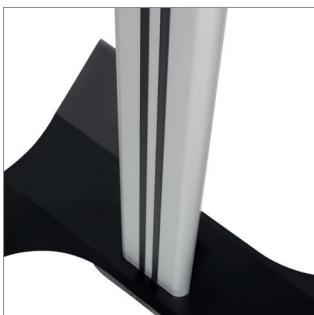

STYLISH
 HIGH-END
 AESTHETIC

BT8562

UNIVERSAL FLAT SCREEN TROLLEY

As part of B-Tech's Designer Trolley range, the BT8562 is a high-end mounting solution which adds a touch of aesthetic class to any mobile display requirement. Available in a choice of black, silver and white, with contrasting dual colour accents and a triangular shaped column, the BT8562 has a modern, contemporary look and is universally suitable for mounting screens in both landscape and portrait orientations. Levelling screws allow post-installation screen levelling and integrated cable management keeps finished installations looking neat and tidy. Non-marking, braked castors make repositioning quick and easy without marking or scuffing floor surfaces and AV components such as shelves can be fitted directly to the column to accessorise the install.

SPECIFICATION

Recommended screen size	up to 70"
Max load	70kg
VESA® & non-VESA fixings	up to 600 x 400mm
Trolley dimensions	H:1932* W:1075 D:863mm
Colour options	Black, Black & Silver or White

*Measurement from floor to top of vertical column (including end cap)

FEATURES

- Universal design suitable for displaying screens in a landscape or portrait orientation
- Non-marking locking / braked castors included
- Collar compatible accessories such as shelves (available separately) can be fitted directly to the column
- Interface arms include levelling screws to adjust the height of the screen
- Integrated cable management for a smart installation
- Safety screws help prevent unauthorised removal of screen
- Dual colour options available for a modern, contemporary look
- Simple 'hook-on' screen installation with all mounting hardware included

Dual colour options available for a modern contemporary look

Non-marking locking / braked castors included

Interface arms include levelling screws to adjust the height of the screen

AV accessory shelves can be fitted directly to the columns