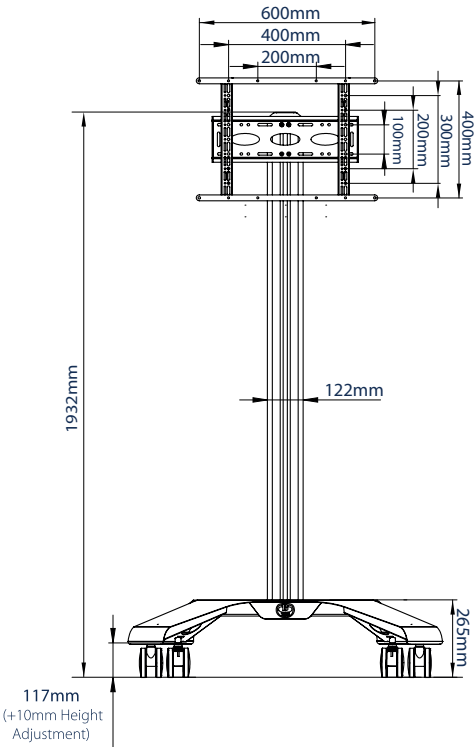

SPECIFICATION

Recommended screen size	up to 70"
Max load	70kg
VESA® & non-VESA fixings	up to 600 x 400mm
Trolley dimensions	H:1932* W:1075 D:863mm
Colour options	Black, Black & Silver or White

*Measurement from floor to top of vertical column (including end cap)

Dual colour options available for a modern contemporary look

Non-marking locking / braked castors included

Interface arms include levelling screws to adjust the height of the screen

AV accessory shelves can be fitted directly to the columns

FRONT VIEW

SIDE VIEW

REAR VIEW

TOP VIEW

PACKING INFORMATION

PLEASE NOTE, THIS IS A 2 BOX ITEM

COLOUR:	ORDER REF:	EAN CODE:	MASTER CARTON WEIGHT:	MASTER CARTON CUBE:
Black	BT8562/BB	5019318301780	37kg / 9kg	0.278cbm / 0.046cbm
Black & Silver	BT8562/BS	5019318301797	37kg / 9kg	0.278cbm / 0.046cbm
White	BT8562/WW	5019318301803	37kg / 9kg	0.278cbm / 0.046cbm