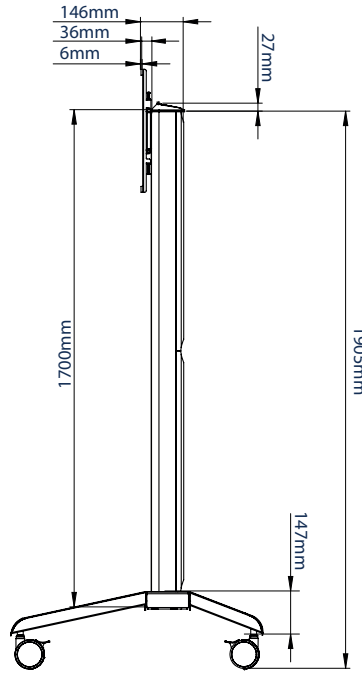

SPECIFICATION

Recommended screen size	up to 70"
Max load	70kg
VESA® & non-VESA fixings	up to 600 x 400mm
Trolley dimensions	H:1932* W:1075 D:863mm
Colour options	Black, Black & Silver or White

*Measurement from floor to top of vertical column (including end cap)

Dual colour options available for a modern contemporary look

Non-marking locking / braked castors included

Interface arms include levelling screws to adjust the height of the screen

AV accessory shelves can be fitted directly to the columns

FRONT VIEW

SIDE VIEW

REAR VIEW

TOP VIEW

PACKING INFORMATION

PLEASE NOTE, THIS IS A 2 BOX ITEM

COLOUR:	ORDER REF:	EAN CODE:	MASTER CARTON WEIGHT:	MASTER CARTON CUBE:
Black	BT8562/BB	5019318301780	37kg / 9kg	0.278cbm / 0.046cbm
Black & Silver	BT8562/BS	5019318301797	37kg / 9kg	0.278cbm / 0.046cbm
White	BT8562/WW	5019318301803	37kg / 9kg	0.278cbm / 0.046cbm