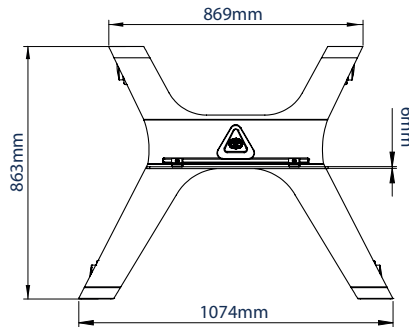

SPECIFICATION

Recommended screen size	up to 70"
Max load	70kg
VESA® & non-VESA fixings	up to 600 x 400mm
Trolley dimensions	H:1932* W:1075 D:863mm
Colour options	Black, Black & Silver or White

*Measurement from floor to top of vertical column (including end cap)

FEATURES

- Universal design suitable for displaying screens in a landscape or portrait orientation
- Non-marking locking / braked castors included
- Collar compatible accessories such as shelves (available separately) can be fitted directly to the column
- Interface arms include levelling screws to adjust the height of the screen
- Integrated cable management for a smart installation
- Safety screws help prevent unauthorised removal of screen
- Dual colour options available for a modern, contemporary look
- Simple 'hook-on' screen installation with all mounting hardware included

FRONT VIEW

SIDE VIEW

REAR VIEW

TOP VIEW

PACKING INFORMATION

PLEASE NOTE, THIS IS A 2 BOX ITEM

COLOUR:	ORDER REF:	EAN CODE:	MASTER CARTON WEIGHT:	MASTER CARTON CUBE:
Black	BT8562/BB	5019318301780	37kg / 9kg	0.278cbm / 0.046cbm
Black & Silver	BT8562/BS	5019318301797	37kg / 9kg	0.278cbm / 0.046cbm
White	BT8562/WW	5019318301803	37kg / 9kg	0.278cbm / 0.046cbm