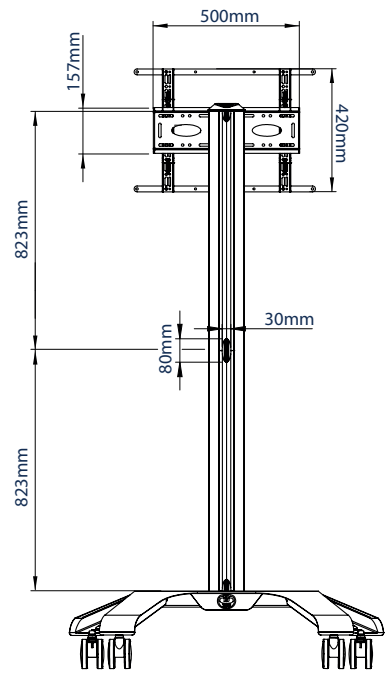

SPECIFICATION

Recommended screen size	up to 70"
Max load	70kg
VESA® & non-VESA fixings	up to 600 x 400mm
Trolley dimensions	H:1932* W:1075 D:863mm
Colour options	Black, Black & Silver or White

*Measurement from floor to top of vertical column (including end cap)

Dual colour options available for a modern contemporary look

Non-marking locking / braked castors included

Interface arms include levelling screws to adjust the height of the screen

AV accessory shelves can be fitted directly to the columns

FRONT VIEW

SIDE VIEW

REAR VIEW

TOP VIEW

PACKING INFORMATION

PLEASE NOTE, THIS IS A 2 BOX ITEM

COLOUR:	ORDER REF:	EAN CODE:	MASTER CARTON WEIGHT:	MASTER CARTON CUBE:
Black	BT8562/BB	5019318301780	37kg / 9kg	0.278cbm / 0.046cbm
Black & Silver	BT8562/BS	5019318301797	37kg / 9kg	0.278cbm / 0.046cbm
White	BT8562/WW	5019318301803	37kg / 9kg	0.278cbm / 0.046cbm