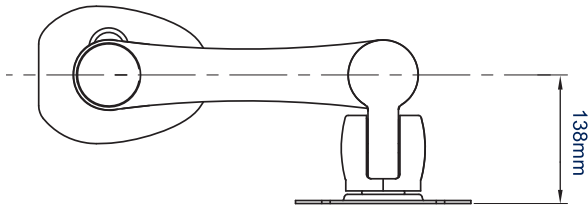

SPECIFICATION

Recommended screen size	up to 32"
Max load	9kg
VESA® compatibility	75 x 75 & 100 x 100
Tilt	+65° / -90°
Swivel at pole	360°
Swivel at interface	220°
Screen rotation	360°
Max extension	255mm
Colour	Black

FEATURES

- High-end aesthetic quality with a durable powder coated finish
- 2 swivel points, at the pole and interface
- Easy height adjustment using tool-less locking collar
- Supplied with both a desk clamp and grommet
- Integrated cable management
- Simple 'hook-on' installation with all mounting hardware included

Integrated cable management for a neat and tidy installation

Supplied with a desk clamp that can attach either to the rear / side of a desk or through a grommet hole

+65°/-90° tilt adjustment, and 360° screen rotation makes it easy to adjust screens

Height adjustment using tool-less locking collar

TOP VIEW

GROMMET

DESK CLAMP

INTERFACE

SIDE VIEW

FRONT VIEW

PACKING INFORMATION