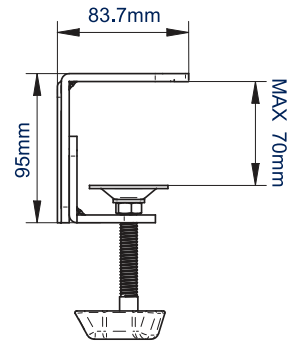

SPECIFICATION

Recommended screen size	up to 32"
Max load	9kg
VESA® compatibility	75 x 75 & 100 x 100
Tilt	+65° / -90°
Swivel at pole	360°
Swivel at interface	220°
Screen rotation	360°
Max extension	255mm
Colour	Black

FEATURES

- High-end aesthetic quality with a durable powder coated finish
- 2 swivel points, at the pole and interface
- Easy height adjustment using tool-less locking collar
- Supplied with both a desk clamp and grommet
- Integrated cable management
- Simple 'hook-on' installation with all mounting hardware included

Integrated cable management for a neat and tidy installation

Supplied with a desk clamp that can attach either to the rear / side of a desk or through a grommet hole

+65°/-90° tilt adjustment, and 360° screen rotation makes it easy to adjust screens

Height adjustment using tool-less locking collar

TOP VIEW

GROMMET

DESK CLAMP

INTERFACE

SIDE VIEW

FRONT VIEW

PACKING INFORMATION