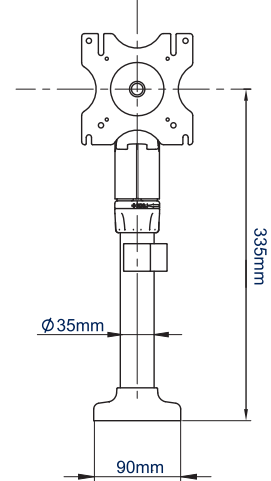

SPECIFICATION

Recommended screen size	up to 32"
Max load	9kg
VESA® compatibility	75 x 75 & 100 x 100
Tilt	+65° / -90°
Swivel at pole	360°
Swivel at interface	220°
Screen rotation	360°
Max extension	255mm
Colour	Black

Integrated cable management for a neat and tidy installation

Supplied with a desk clamp that can attach either to the rear / side of a desk or through a grommet hole

+65°/-90° tilt adjustment, and 360° screen rotation makes it easy to adjust screens

Height adjustment using tool-less locking collar

TOP VIEW

GROMMET

DESK CLAMP

INTERFACE

SIDE VIEW

FRONT VIEW

PACKING INFORMATION

COLOUR:	ORDER REF:	EAN CODE:	MASTER CARTON QTY:	INNER CARTON QTY:	MASTER CARTON WEIGHT:	MASTER CARTON CUBE:
Black	BT7372/B	5019318752162	2	0	5.6kg	0.044cbm

RELATED PRODUCTS TO THE BT7372

BT7383
Double Arm Full Motion Desk Mount
designed for screens up to 28"