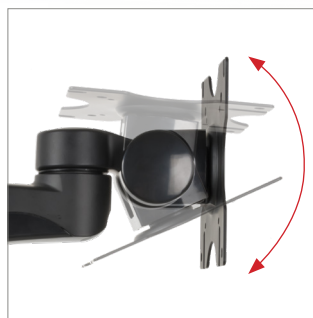

BT7372

SINGLE ARM DESK MOUNT WITH TILT & SWIVEL

The BT7372 is a single arm desk mount made from durable aluminium with an anodised, polished finish. Suitable for use with screens up to 28", the arm features two swivel points plus 360° screen rotation at the interface, making this desk mount perfect for portrait or landscape mounting. The mount can be easily fixed to the rear or side of a desk or through a grommet hole and the integrated cable management ensures a neat and tidy installation.

FEATURES

- High-end aesthetic quality with a durable powder coated finish
- 2 swivel points, at the pole and interface
- Easy height adjustment using tool-less locking collar
- Supplied with both a desk clamp and grommet
- Integrated cable management
- Simple 'hook-on' installation with all mounting hardware included

Integrated cable management for a neat and tidy installation

Supplied with a desk clamp that can attach either to the rear / side of a desk or through a grommet hole

+65°/-90° tilt adjustment, and 360° screen rotation makes it easy to adjust screens

Height adjustment using tool-less locking collar

TOP VIEW

GROMMET

DESK CLAMP

INTERFACE

SIDE VIEW

FRONT VIEW

PACKING INFORMATION