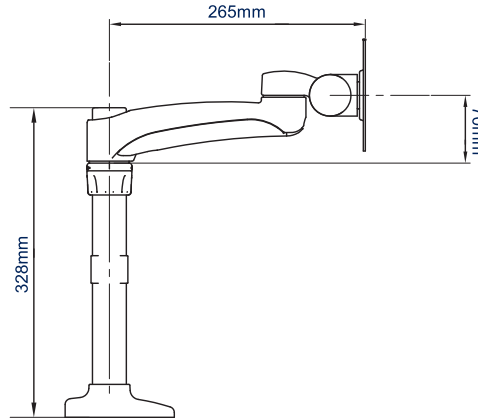

SPECIFICATION

Recommended screen size	up to 32"
Max load	9kg
VESA® compatibility	75 x 75 & 100 x 100
Tilt	+65° / -90°
Swivel at pole	360°
Swivel at interface	220°
Screen rotation	360°
Max extension	255mm
Colour	Black

Integrated cable management for a neat and tidy installation

Supplied with a desk clamp that can attach either to the rear / side of a desk or through a grommet hole

+65°/-90° tilt adjustment, and 360° screen rotation makes it easy to adjust screens

Height adjustment using tool-less locking collar

TOP VIEW

GROMMET

DESK CLAMP

INTERFACE

SIDE VIEW

FRONT VIEW

PACKING INFORMATION

COLOUR:	ORDER REF:	EAN CODE:	MASTER CARTON QTY:	INNER CARTON QTY:	MASTER CARTON WEIGHT:	MASTER CARTON CUBE:
Black	BT7372/B	5019318752162	2	0	5.6kg	0.044cbm

RELATED PRODUCTS TO THE BT7372

BT7383
Double Arm Full Motion Desk Mount
designed for screens up to 28"