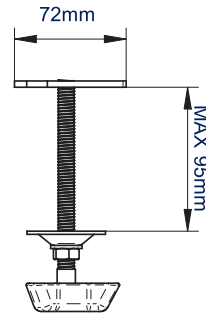

FEATURES

- High-end aesthetic quality with a durable powder coated finish
- 2 swivel points, at the pole and interface
- Easy height adjustment using tool-less locking collar
- Supplied with both a desk clamp and grommet
- Integrated cable management
- Simple 'hook-on' installation with all mounting hardware included

Integrated cable management for a neat and tidy installation

Supplied with a desk clamp that can attach either to the rear / side of a desk or through a grommet hole

+65°/-90° tilt adjustment, and 360° screen rotation makes it easy to adjust screens

Height adjustment using tool-less locking collar

TOP VIEW

GROMMET

DESK CLAMP

INTERFACE

SIDE VIEW

FRONT VIEW

PACKING INFORMATION