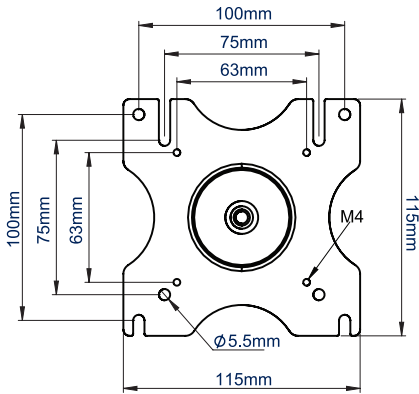

SPECIFICATION

Recommended screen size	up to 32"
Max load	9kg
VESA® compatibility	75 x 75 & 100 x 100
Tilt	+65° / -90°
Swivel at pole	360°
Swivel at interface	220°
Screen rotation	360°
Max extension	255mm
Colour	Black

Integrated cable management for a neat and tidy installation

Supplied with a desk clamp that can attach either to the rear / side of a desk or through a grommet hole

+65°/-90° tilt adjustment, and 360° screen rotation makes it easy to adjust screens

Height adjustment using tool-less locking collar

TOP VIEW

GROMMET

DESK CLAMP

INTERFACE

SIDE VIEW

FRONT VIEW

PACKING INFORMATION

COLOUR:	ORDER REF:	EAN CODE:	MASTER CARTON QTY:	INNER CARTON QTY:	MASTER CARTON WEIGHT:	MASTER CARTON CUBE:
Black	BT7372/B	5019318752162	2	0	5.6kg	0.044cbm

RELATED PRODUCTS TO THE BT7372

BT7383
Double Arm Full Motion Desk Mount
designed for screens up to 28"