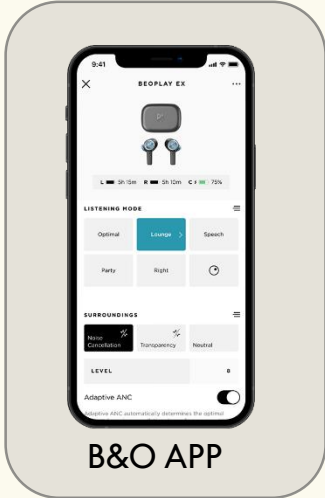

Hybrid collaboration made easy.
Meetings become a pleasure with great
sound & call clarity with the Beoplay AI
2nd

Introducing Beocom EX

Name	Beocom EX
Price	€ 449 (incl. Dongle)
Positioning	Designed for modern hybrid workers on the go
Target Audience	Business professionals, millennials,
Certifications	Microsoft Teams, Skype, Zoom
Key features	<ul style="list-style-type: none">• Bang & Olufsen design• Crystal clear B&O signature sound• Adaptive noise cancellation• Waterproof earbuds (IP 57)• First class call quality with 6 MEMS microphones• 20 hours of playtime with ANC (Earbuds in total)• Bluetooth 5.2

With superior versatility, design and certifications Beocom EX are crafted for hybrid working and everyday use

Specifications about the product:

Colours: Black Anthracite

(Two sku's TEAMS + UC version)

Price (incl. VAT) : USD 449 / EUR 449

BEOCOM EX

BANG & OLUFSEN
IMMERSIVE AUDIO

6 MICROPHONES FOR ANC AND VOICE CALLS

6g
LIGHT-WEIGHT EARBUDS

IP57
WATERPROOF

Bluetooth™ 5.2
SBC, AAC and aptX™ Adaptive

UP TO 28 HOURS BATTERY
WITH ANC OFF

Introducing Beocom PORTAL

Name	Beocom Portal
Price	€ 549 (incl. Dongle)
Positioning	Designed for modern hybrid workers
Target Audience	Business professionals, millennials, fashion-forward
Certifications	Microsoft Teams, Skype, Zoom
Key features	<ul style="list-style-type: none">• Famed Bang & Olufsen design• Signature sound with ANC• Memory foam for all day comfort• Battery life to deliver (+47 hours w/o ANC)• Dongle for connectivity• Digital MEMS microphones• Bluetooth 5.1