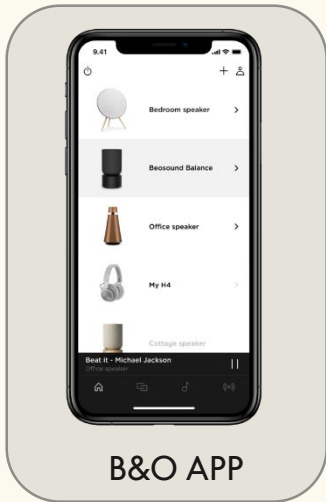

Name	Beocom Portal
Price	€ 549 (incl. Dongle)
Positioning	Designed for modern hybrid workers
Target Audience	Business professionals, millennials, fashion-forward
Certifications	Microsoft Teams, Skype, Zoom
Key features	<ul style="list-style-type: none">• Famed Bang & Olufsen design• Signature sound with ANC• Memory foam for all day comfort• Battery life to deliver (+47 hours w/o ANC)• Dongle for connectivity• Digital MEMS microphones• Bluetooth 5.1

Beocom Portal

The Beocom Portal marks a new era to the B&O portfolio. Combining signature sound, quality materials & a seamless intuitive design, the world for business professionals are forever changed. Designed for an ever changing live, the MEMS microphones & virtual boom arm, deliver crystal clear sound, and allows you to work from wherever you are.

Specifications about the product:

Colours: Black Anthracite

(Two skew's TEAMS + UC version)

Price (incl. VAT) : USD 549 / EUR 549

BANG & OLUFSEN

IMMERSIVE SIGNATURE AUDIO

COMPETITIVE LANDSCAPE – BEOCOM EX

Features	Beocom EX	Zone True Wireless Logitec	Elite 7 PRO Jabra	AirPods Pro 2 nd Gen Apple	QuietComfort II Bose
Active Noise Cancellation	Hybrid Adaptive ANC	Hybrid ANC	Hybrid Adaptive ANC	Active Noise canceling	Adaptive ANC
Bluetooth 5.2	✓	X	✓	X	5.3
Dongle	✓	✓	X	X	X
aptX™ Adaptive / AAC + SBC	✓	X	✓	X	✓
Materials	Alluminum, plastic	Alluminum, plastic	Plastic	Plastic	Plastic + silicone
Comply foam	✓	X	X	X	X
Charging time	1,5 hrs	2.5 hrs	3 hrs	1,5 hrs	2.5 hrs
Certifications			NA	NA	NA
Microphones (in total both ears)	6 microphones	6 microphones	6 microphones	Dual beamform	8 microphones
Playtime W ANC	6 hrs	5 hrs	8 hrs.	5 hrs.	6 hrs
Weight for earbuds + case	12 g / 54 g.	13 g / 46 g.	10.8 g / 44 g.	10.8 g / 44 g.	17 g. / 57 g.
IP Rating	IP57	IP68	IP57	IP44	IP44
Warranty	3 years	2 years	2 years	2 years	2 years
Other certifications	Apple Mfi, Google Fast pair, Microsoft Swift pair	Apple Mfi, Google Fast	Apple Mfi	Info not available	Info not available