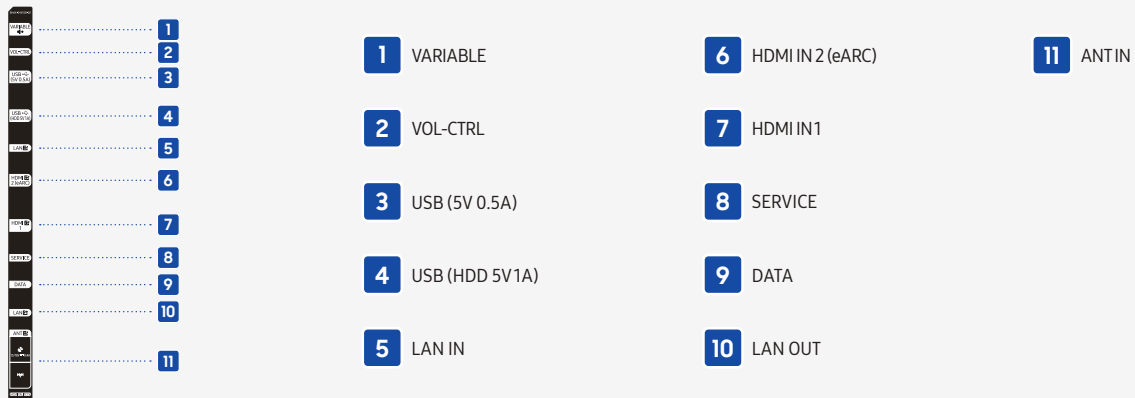

Technical drawings

43"

50"

55"

65"

Technical drawings

75"

Connectors