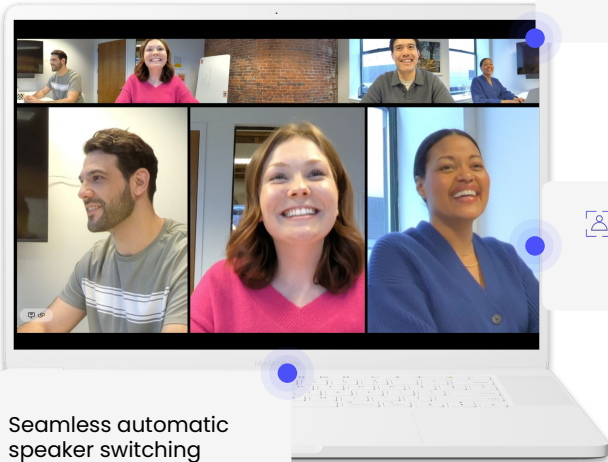

MEETING OWL 4+

360° Reimagined in 4K

The Meeting Owl 4+ is an all-in-one 4K Ultra HD camera, mic, and speaker device that combines award-winning speaker-switching software with enterprise-focused features.

It pairs with our ecosystem of devices to capture multiple angles of the discussion so no one misses a thing.

[Learn More](#)

REMOTE VIEW

 Seamless automatic speaker switching

 Owl Intelligence System auto-focuses on active speakers

 Power over Ethernet Capable (with adapter)

 Ethernet or Enterprise WiFi connection

 360° view of the room

 Auto-focus on active speakers for face-to-face discussion

**IN ROOM
EXPERIENCE**

Give everyone a seat at the table

The Meeting Owl 4+ features our award-winning Owl Intelligence System, which uses visual and audio cues to automatically capture the best view of in-room speakers. Remote attendees can effectively engage and participate in hybrid discussion with crystal clear, 4K Ultra HD video.