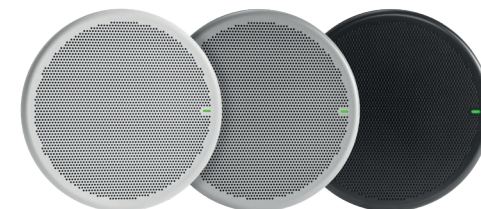

CONFERENCEING CEILING ARRAY MICROPHONE

Certified for
Microsoft Teams

Zoom Certified

+ MXA901 CONFERENCEING CEILING ARRAY MICROPHONE

A SLEEKER TAKE ON TECH.

The Microflex Advance MXA901 Conferencing Ceiling Array Microphone is the most discreet approach to AV conferencing audio for meeting rooms. Its compact and stylish 13.5-in diameter (34 cm) form factor complements any interior design without drawing attention. With Single-Zone Automatic Coverage technology and advanced IntelliMix DSP, the MXA901 captures multiple talkers at once for more dynamic interaction without annoying echo or room noise. One MXA901 can cover a small or medium-size room; multiple MXA901's can be combined to cover larger spaces with the IntelliMix P300 audio processor or IntelliMix Room software.

CANCEL THE CLUTTER

Industry-leading IntelliMix® DSP automatically aims microphone coverage at talkers and removes echo and room noise.

Automatic gain control adjusts in-room talker levels so that everyone is heard clearly.

SCALE IT UP

Add the IntelliMix P300 or IntelliMix Room DSP to connect multiple MXA901's to a room computer or video codec.

Add MXA-MUTE buttons for convenient audio muting from the table or use your room control system.

FITS YOUR ROOM DESIGN

On-ceiling mounting bracket included; versatile options for in-ceiling, pole, rod, or suspension mounting available.

Choose from white, black, or aluminum finishes to match your color scheme.