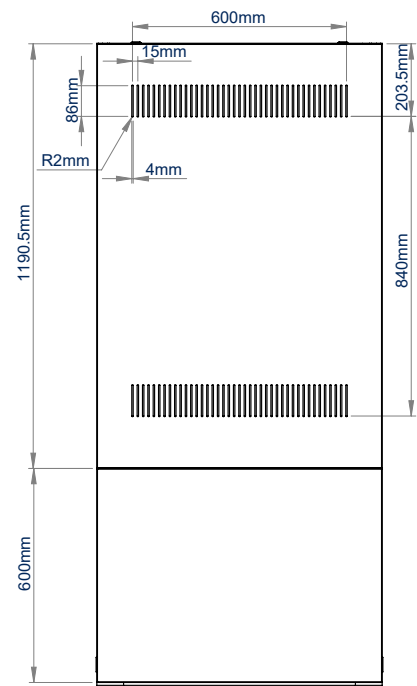

SPECIFICATION

Recommended screen size	27" to 65"*
Max load	25kg
VESA® compatibility	200 x 200 up to 600 x 400
Dimensions	W: 804mm H: 1804mm D: 120mm
Base dimensions	W: 804mm H: 5mm D: 450mm
Colour option	Black or White

TOP VIEW

FRONT VIEW

SCREEN WINDOW IS ORDERED TO SCREEN SIZE

SIDE VIEW

BACK VIEW

PACKING INFORMATION

COLOUR:	ORDER REF:	EAN CODE:	MASTER CARTON QTY:
Black	BT7002/B	5019318081217	1 (Shipped on Pallet)
White	BT7002/W	5019318081224	1 (Shipped on Pallet)

ACCESSORIES AND RELATED PRODUCTS

BT7005
Single Screen Digital Signage Kiosk for screens up to 65"

BT7010
Double Sided Digital Signage Kiosk for screens up to 65"

BT7007
Single Screen Digital Signage Kiosk for LG® 88BH7D Ultra-Stretch screens