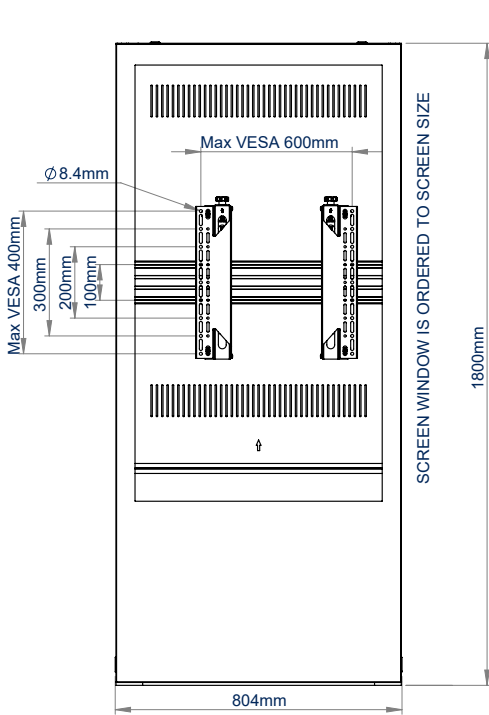

SPECIFICATION

Recommended screen size	27" to 65"*
Max load	25kg
VESA® compatibility	200 x 200 up to 600 x 400
Dimensions	W: 804mm H: 1804mm D: 120mm
Base dimensions	W: 804mm H: 5mm D: 450mm
Colour option	Black or White

*Screen window is cut to size

FEATURES

- High-end aesthetic quality with a premium satin finish
- Suitable for portrait mounting
- Integrated cable management
- Ultra slim chassis design only 104mm deep
- 5mm thick heavy duty steel base
- Can be used freestanding or bolted to the floor
- Lockable top panel helps prevent unauthorised removal of the screen
- Removable front and rear panels for easy installation and maintenance
- Includes internal storage area in lower section for media players and devices
- Vented top and rear panels allow airflow to and from the device
- Simple 'hook-on' screen installation
- Kiosks can be branded with your company logo if required
- For indoor use only

TOP VIEW

FRONT VIEW

SCREEN WINDOW IS ORDERED TO SCREEN SIZE

SIDE VIEW

BACK VIEW

PACKING INFORMATION

COLOUR:	ORDER REF:	EAN CODE:	MASTER CARTON QTY:
Black	BT7002/B	5019318081217	1 (Shipped on Pallet)
White	BT7002/W	5019318081224	1 (Shipped on Pallet)