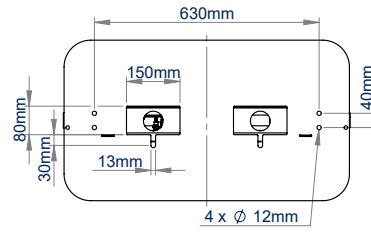

VIEW VIEW

SCREEN WINDOW IS ORDERED TO SCREEN SIZE

BACK VIEW

PACKING INFORMATION

COLOUR:	ORDER REF:	EAN CODE:	MASTER CARTON QTY:
Black	BT7002/B	5019318081217	1 (Shipped on Pallet)
White	BT7002/W	5019318081224	1 (Shipped on Pallet)

ACCESSORIES AND RELATED PRODUCTS

© 2019 B-Tech Professional Design & Manufacturing Limited. All rights reserved.
The information in this specification is subject to change without notice. B-Tech Professional Design & Manufacturing Limited
B-Tech Professional Design & Manufacturing Limited is not responsible for any damage caused by misuse or modification of the product. B-Tech Professional Design & Manufacturing Limited
specification is subject to change without notice. B-Tech Professional Design & Manufacturing Limited. EOL

SS-V38T7002-130821