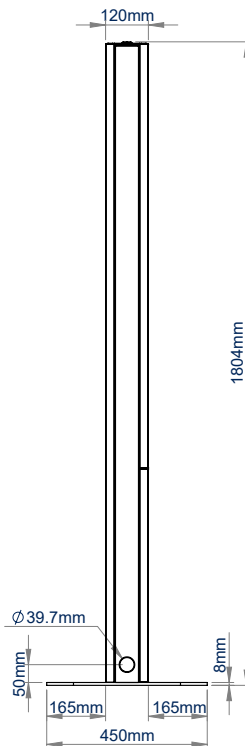

SPECIFICATION

Recommended screen size	27" to 65"*
Max load	25kg
VESA® compatibility	200 x 200 up to 600 x 400
Dimensions	W: 804mm H: 1804mm D: 120mm
Base dimensions	W: 804mm H: 5mm D: 450mm
Colour option	Black or White

*Screen window is cut to size

FEATURES

- High-end aesthetic quality with a premium satin finish
- Suitable for portrait mounting
- Integrated cable management
- Ultra slim chassis design only 104mm deep
- 5mm thick heavy duty steel base
- Can be used freestanding or bolted to the floor
- Lockable top panel helps prevent unauthorised removal of the screen
- Removable front and rear panels for easy installation and maintenance
- Includes internal storage area in lower section for media players and devices
- Vented top and rear panels allow airflow to and from the device
- Simple 'hook-on' screen installation
- Kiosks can be branded with your company logo if required
- For indoor use only

Suitable for portrait mounting

Can be used freestanding or bolted to the floor

Removable front and rear panels for easy installation and maintenance

Internal storage area for AV equipment

TOP VIEW

VIEW VIEW

TOP VIEW

FRONT VIEW

SCREEN WINDOW IS ORDERED TO SCREEN SIZE

SIDE VIEW

BACK VIEW

PACKING INFORMATION

COLOUR:	ORDER REF:	EAN CODE:	MASTER CARTON QTY:
Black	BT7002/B	5019318081217	1 (Shipped on Pallet)
White	BT7002/W	5019318081224	1 (Shipped on Pallet)