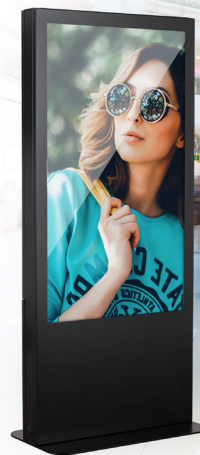

BT7002

ULTRA-SLIM SINGLE SCREEN DIGITAL SIGNAGE KIOSK

The BT7002 is an ultra-slim display kiosk designed to portrait mount a single digital signage screen. A rigid chassis is fixed to a heavy duty steel base which can be used freestanding or bolted to the floor and is finished stylishly with satin black or white outer covers. The internal mounting system is made to ensure the mounted screen sits perfectly level and flush with the front opening of the kiosk, which is laser cut to match your screen size.

SPECIFICATION

Recommended screen size	27" to 65"*
Max load	25kg
VESA® compatibility	200 x 200 up to 600 x 400
Dimensions	W: 804mm H: 1804mm D: 120mm
Base dimensions	W: 804mm H: 5mm D: 450mm
Colour option	Black or White

*Screen window is cut to size

FEATURES

- High-end aesthetic quality with a premium satin finish
- Suitable for portrait mounting
- Integrated cable management
- Ultra slim chassis design only 104mm deep
- 5mm thick heavy duty steel base
- Can be used freestanding or bolted to the floor
- Lockable top panel helps prevent unauthorised removal of the screen
- Removable front and rear panels for easy installation and maintenance
- Includes internal storage area in lower section for media players and devices
- Vented top and rear panels allow airflow to and from the device
- Simple 'hook-on' screen installation
- Kiosks can be branded with your company logo if required
- For indoor use only

Suitable for portrait mounting

Can be used freestanding or bolted to the floor

Removable front and rear panels for easy installation and maintenance

Internal storage area for AV equipment

TOP VIEW

VIEW VIEW