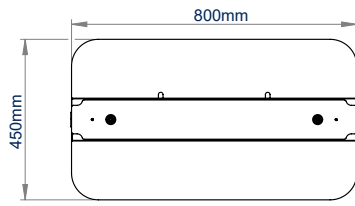

TOP VIEW

SCREEN WINDOW IS ORDERED TO SCREEN SIZE

BACK VIEW

PACKING INFORMATION

COLOUR:	ORDER REF:	EAN CODE:	MASTER CARTON QTY:
Black	BT7002/B	5019318081217	1 (Shipped on Pallet)
White	BT7002/W	5019318081224	1 (Shipped on Pallet)

ACCESSORIES AND RELATED PRODUCTS

© 2019 B-Tech Professional Design & Manufacturing Limited. All rights reserved.
The information in this specification is subject to change without notice. B-Tech Professional Design & Manufacturing Limited
B-Tech Professional Design & Manufacturing Limited is not responsible for any damage caused by misuse or modification of the product. B-Tech Professional Design & Manufacturing Limited
specification is subject to change without notice. B-Tech Professional Design & Manufacturing Limited. EOL

SS-V38T7002-130821