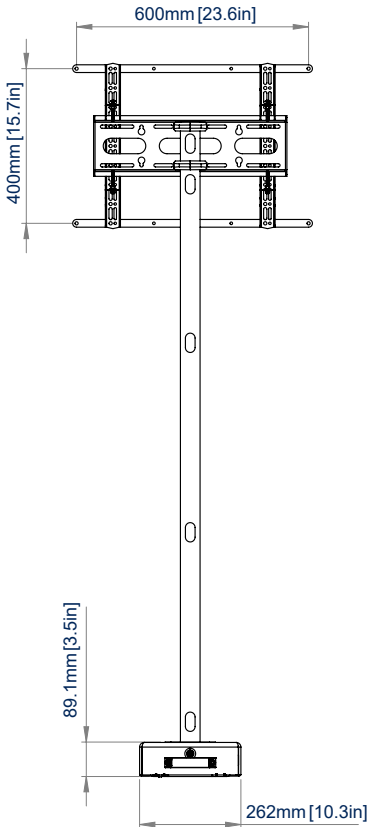

BT8577

REAR VIEW

ORDERING INFORMATION

COLOUR	ORDER REF	EAN
Black	BT8577/B	5019318308840

RELATED PRODUCTS

PRODUCT CODE	NAME	DESCRIPTION
BT8587	Bolt-Down Retractable Digital Signage Stand	For screens up to 86" and 70kg
BT9377	Bolt-Down Retractable dvLED Videowall Stand	Ideal for close to window retail installs
BT8377	Bolt-Down Retractable Videowall Stand	For screens up to 75" and 75kg per column
BT8380-RFB	Bolt-Down Retractable Floor Base	Allows front access to installs that are fitted close to store windows