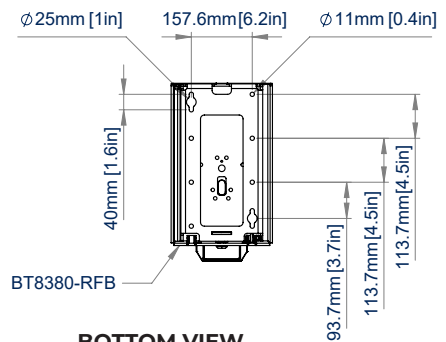

BOTTOM VIEW
RETRACTABLE BASE

ORDERING INFORMATION

COLOUR	ORDER REF	EAN
Black	BT8577/B	5019318308840

RELATED PRODUCTS

PRODUCT CODE	NAME	DESCRIPTION
BT8587	Bolt-Down Retractable Digital Signage Stand	For screens up to 86" and 70kg
BT9377	Bolt-Down Retractable dvLED Videowall Stand	Ideal for close to window retail installs
BT8377	Bolt-Down Retractable Videowall Stand	For screens up to 75" and 75kg per column
BT8380-RFB	Bolt-Down Retractable Floor Base	Allows front access to installs that are fitted close to store windows