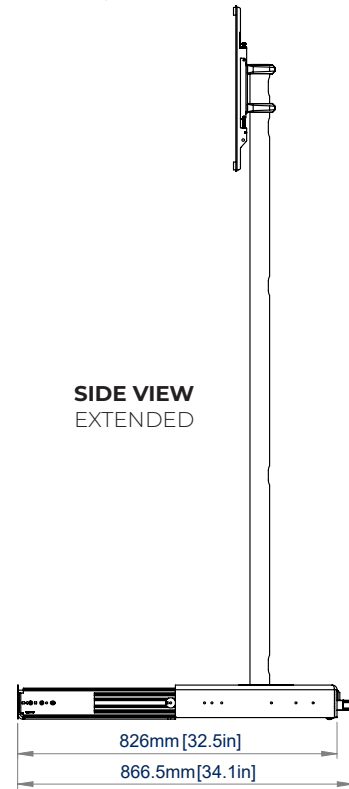

SIDE VIEW
EXTENDED