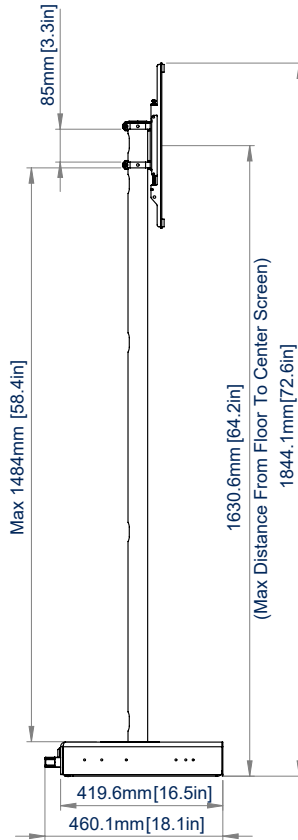

BT8577

SIDE VIEW

ORDERING INFORMATION

COLOUR	ORDER REF	EAN
Black	BT8577/B	5019318308840

RELATED PRODUCTS

PRODUCT CODE	NAME	DESCRIPTION
BT8587	Bolt-Down Retractable Digital Signage Stand	For screens up to 86" and 70kg
BT9377	Bolt-Down Retractable dvLED Videowall Stand	Ideal for close to window retail installs
BT8377	Bolt-Down Retractable Videowall Stand	For screens up to 75" and 75kg per column
BT8380-RFB	Bolt-Down Retractable Floor Base	Allows front access to installs that are fitted close to store windows