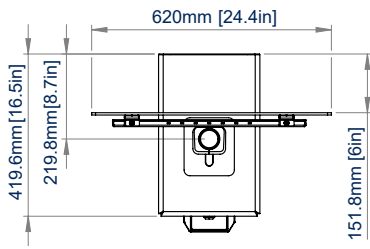

BT8577

TOP VIEW