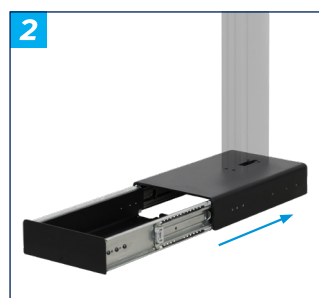

RECOMMENDED MAX SCREEN	MAX LOAD	MAX VESA	POST INSTALL ALIGNMENT	COLLAR COMPATIBLE	QR CODE
75" 190cm	40kg	600 x 400	← →