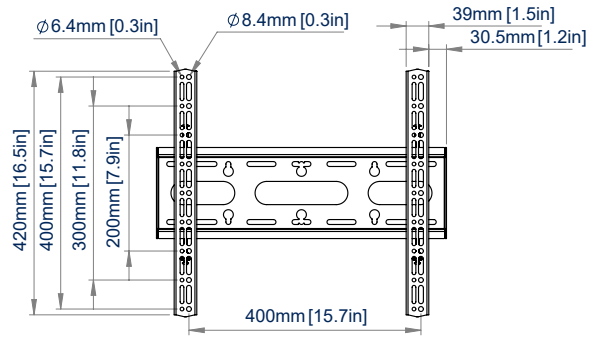

FRONT VIEW
INTERFACE