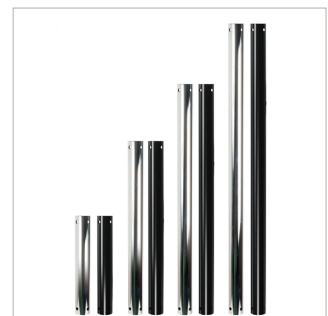

*Refers to maximum vertical fixing dimension for a typical configuration. Correctly sized interface arms and adaptors will be supplied as necessary to suit the mounting pattern you require.

FEATURES

- Configurable mounting solution available to order to your requirements from stock
- Suitable for landscape or portrait mounting
- Easy to use adjustable adaptor creates an angled join between screens
- Integrated angle guides eliminate the need to measure required angles
- Integrated rail mounting guides ensure the join position is consistent throughout the installation without the need to measure
- Tool-less micro-adjustments for seamless screen alignment
- Arms feature levelling screws to adjust the screen height
- Integrated cable management
- Safety screws help prevent unauthorised removal of screens
- Simple installation with all mounting hardware included
- TUV certified

SYSTEM X

75" 190cm VESA 900 50KG PER SCREEN

Angle up to +/-45° to create a concave or convex curved menu board

Choose from fixed or micro-adjustment interface arms

Integrated cable management to hide unsightly cables

Ø50mm poles are available in lengths ranging from 0.5m - 3m to provide the desired drop

BT8343-3X3 FLOOR TO CEILING SHOWN AS EXAMPLE

FRONT VIEW

TOP VIEW

BT8343 MOUNTING RAIL LENGTHS

BT8390-200

BT8390-175

BT8390-050