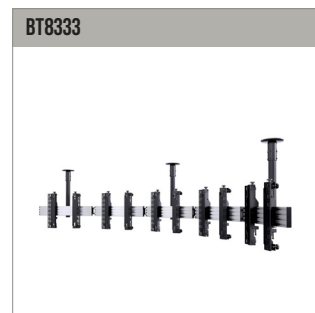

BT8333 Curved Menu Board Ceiling Mounting System for menu board configurations