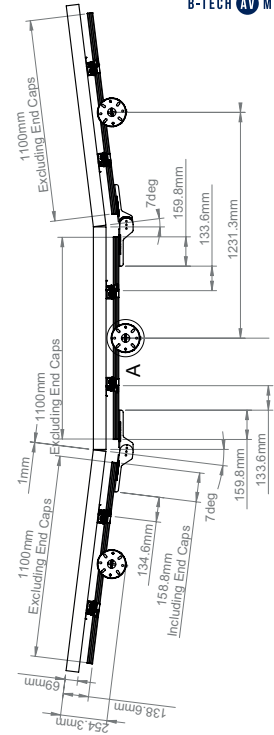

BT8343-3X3 FLOOR TO CEILING SHOWN AS EXAMPLE

FRONT VIEW

TOP VIEW

BT8343 MOUNTING RAIL LENGTHS

BT8390-200

BT8390-175

BT8390-050

BT8390-150

BT8390-070

BT8390-100

PACKING INFORMATION

PLEASE NOTE, THIS IS A MULTI-BOX ITEM

COLOUR:	ORDER REF:	EAN CODE:
Black / Black	BT8343/BB	5019318301926
Black / Silver	BT8343/BS	5019318302169
White / Silver	BT8343/WS	5019318302183
Chrome / Silver	BT8343/CS	5019318302176

ORIGINAL DESIGNS BY B-TECH AV MOUNTS - REGISTERED DESIGNS & PATENTS APPLY

ACCESSORIES AND RELATED PRODUCTS