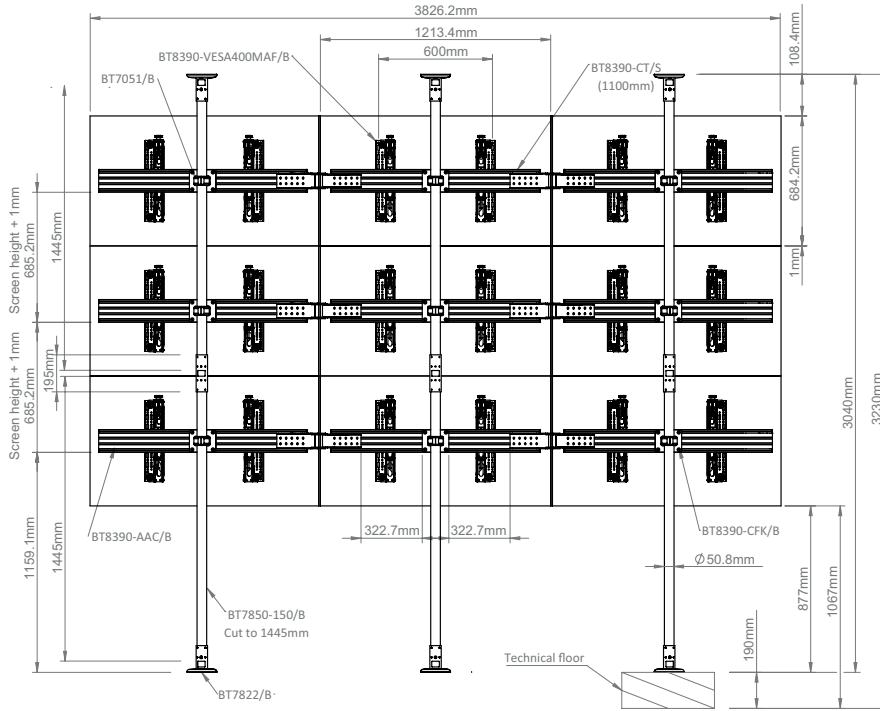

BT8343-3X3 FLOOR TO CEILING SHOWN AS EXAMPLE

FRONT VIEW

TOP VIEW