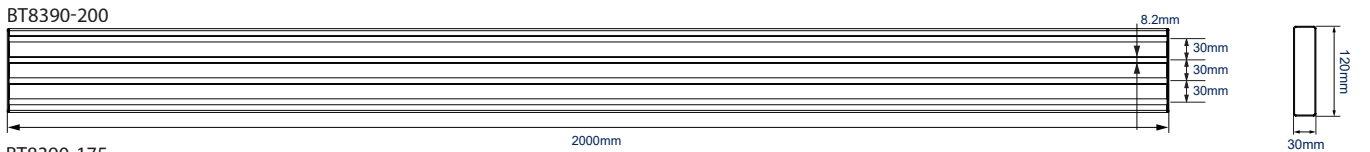

BT8343 MOUNTING RAIL LENGTHS

BT8390-200