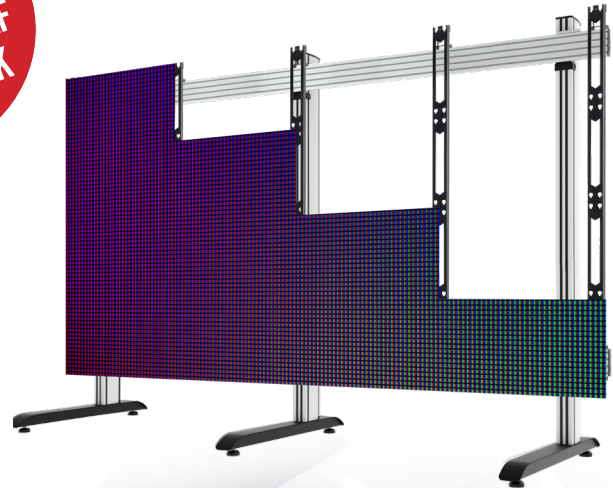

UNIVERSAL
 DESIGN,
 OFF-THE-SHELF
 FROM STOCK

BT9370

FREESTANDING UNIVERSAL DIRECT VIEW LED VIDEOWALL STAND

The BT9370 is a freestanding solution designed to assemble LED panel videowalls. As part of B-Tech's System X Range, the BT9370 is part of a universal mounting system which is compatible with various LED panels, for use in several formats; wall mounted, trolley, freestanding and bolt down. An LED configuration tool allows BT9370 requirements to be specified online and features a quote request option which means pricing can be provided quickly, orders placed can then be fulfilled with short lead times thanks to our extensive stock of off-the-shelf B-Tech components.

FEATURES

- Configurable mounting solution available to order to your requirements, from stock - see configurator for info
- Universal design suitable for a variety of LED panels and configurations
- Options for front or rear mounted panels (see below)
- Assembled from off-the-shelf components for fast order fulfilment
- Online configuration tool for quick turnaround of quotes - no more lengthy wait for bespoke pricing from custom manufacturing
- System can be extended to any required width for large installations
- Open frame allows panel access for easy servicing and maintenance
- Pre-assembly of major parts for quick and easy installation
- All mounting hardware included

Try now at
www.btechavmounts.com/systemx-configurator or
www.btechavmounts.com/led-panel-configurator

BT9370-FM

SHOWN IN A
 5X4 CONFIGURATION

SPECIFICATION

Cabinet fixing method	Front mounted
Colour option (columns and horizontal rails)	Black or Silver
For indoor use only	