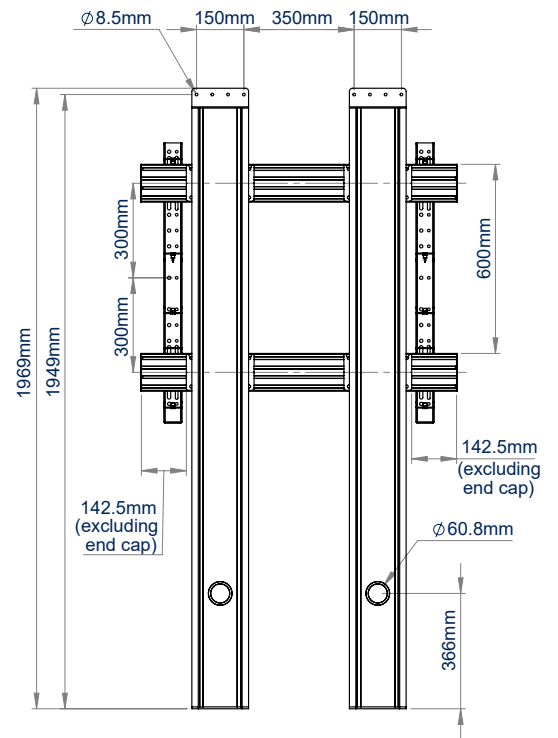

FRONT VIEW

REAR VIEW

ORDER REFERENCE

Colour:	Order Ref:	EAN Code:
Black	BT8707/B	5019318303609
Silver & Black	BT8707/BS	5019318303616

ACCESSORIES & RELATED PRODUCTS