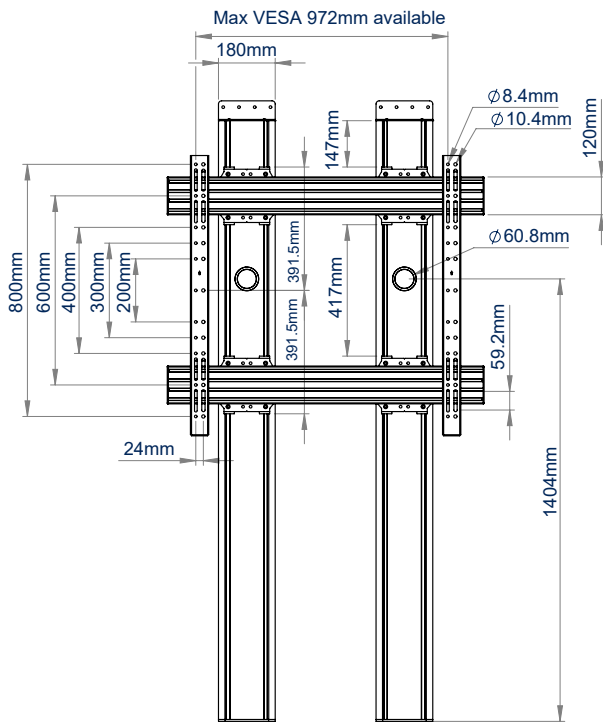

FRONT VIEW

ORDER REFERENCE

Colour:	Order Ref:	EAN Code:
Black	BT8707/B	5019318303609
Silver & Black	BT8707/BS	5019318303616

ACCESSORIES & RELATED PRODUCTS