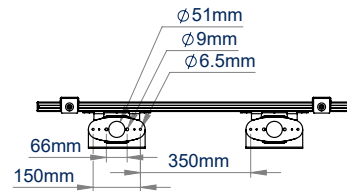

BOTTOM VIEW

ORDER REFERENCE

Colour:	Order Ref:	EAN Code:
Black	BT8707/B	5019318303609
Silver & Black	BT8707/BS	5019318303616