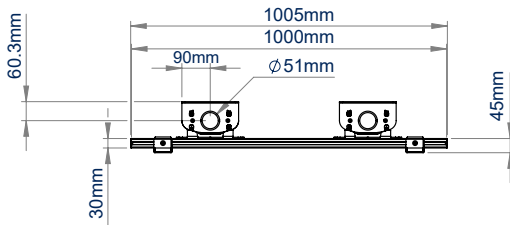

FRONT VIEW

TOP VIEW

ORDER REFERENCE

Colour:	Order Ref:	EAN Code:
Black	BT8707/B	5019318303609
Silver & Black	BT8707/BS	5019318303616

ACCESSORIES & RELATED PRODUCTS