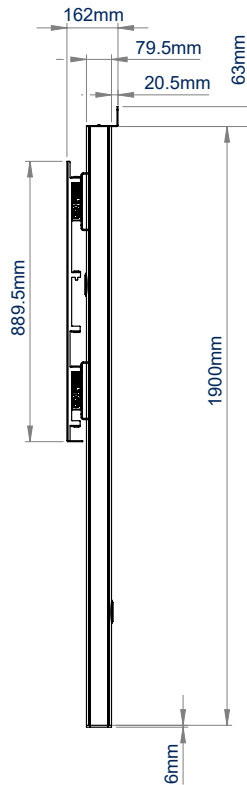

FRONT VIEW

SIDE VIEW

ORDER REFERENCE

Colour:	Order Ref:	EAN Code:
Black	BT8707/B	5019318303609
Silver & Black	BT8707/BS	5019318303616

ACCESSORIES & RELATED PRODUCTS