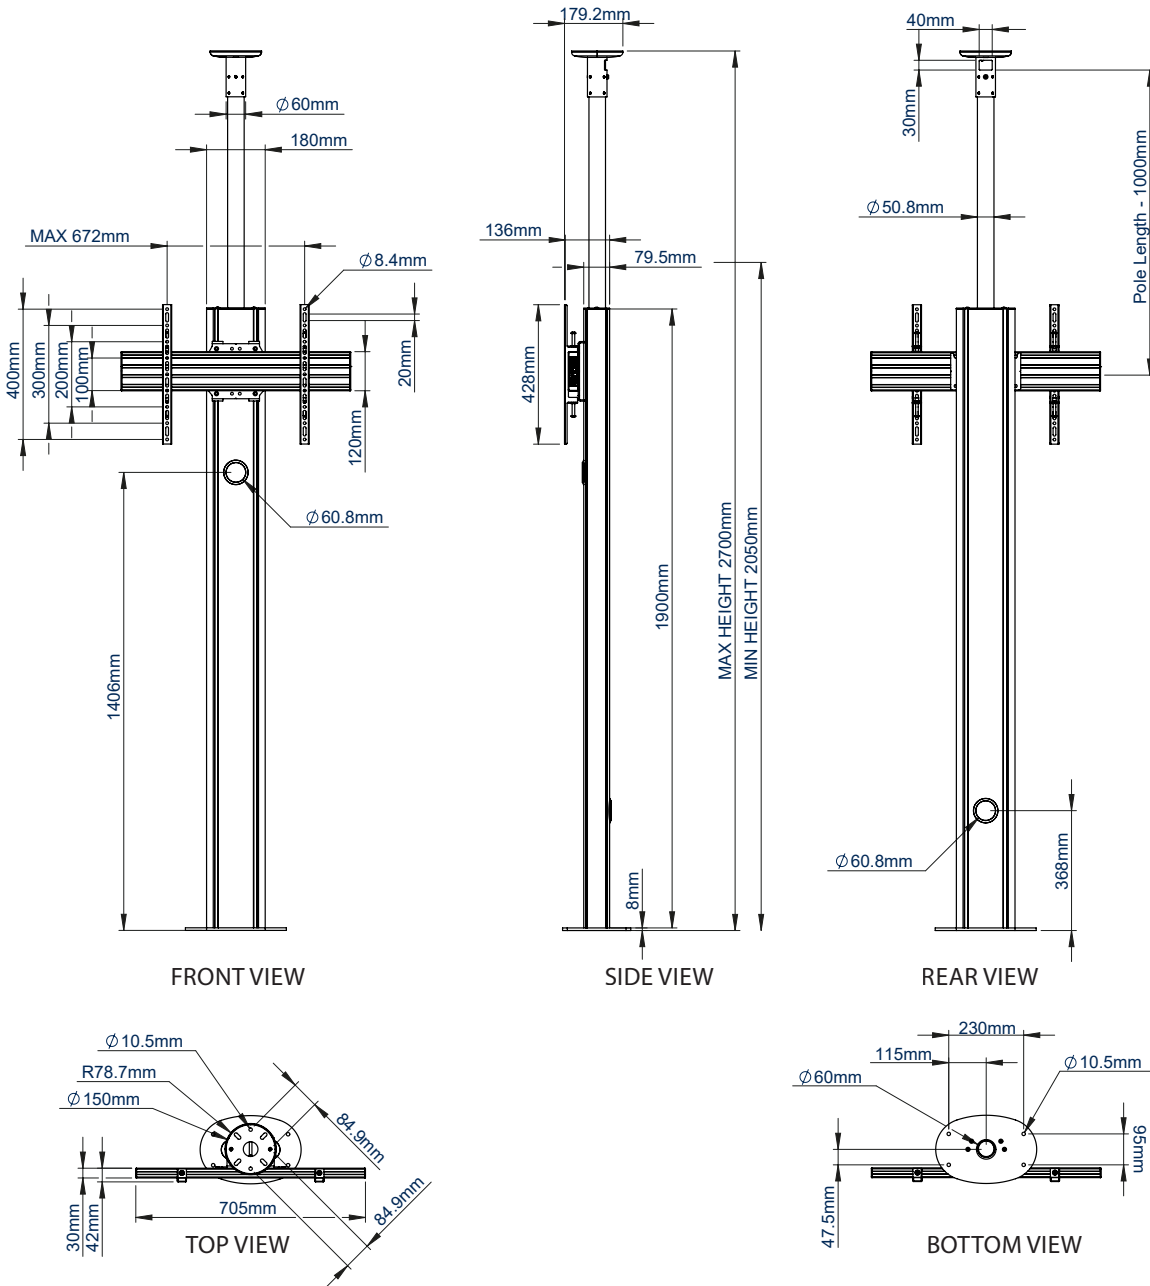

ORDER REFERENCE

COLOUR:	ORDER REF:	EAN CODE:
Black	BT8702/B	5019318303057
Silver & Black	BT8702/BS	5019318303064

ACCESSORIES & RELATED PRODUCTS

BT8390-SA	BT7863	BT7884	BT8701

Adjustable Accessory Mounting Arm
Ideal for VC cameras when used with BT7863

Small AV Accessory Shelf for use with BT8390-SA to mount VC cameras

Flip-Down AV Storage Tray designed to hold & hide AV accessories & power supplies

Premium Floor-To-Wall Single Screen UC Stand - 2M for screens up to 70"