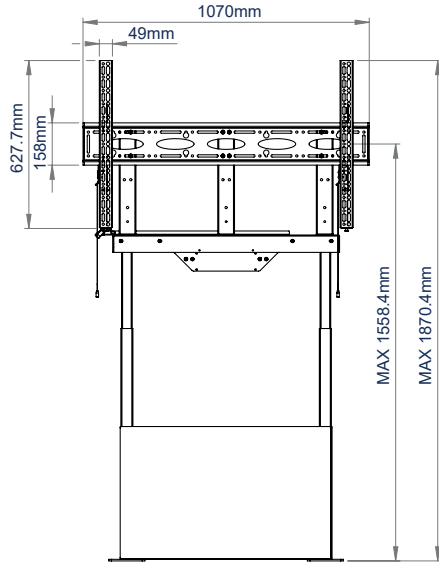

BT8569

FLOOR PLATE

TOP VIEW

ORDERING INFORMATION

COLOUR	ORDER REF	EAN
Black	BT8569/B	5019318305733

RELATED PRODUCTS

PRODUCT CODE	NAME	DESCRIPTION
BT8568	Motorised Large Flat Screen Trolley	Height adjustable trolley for screens up to 86"
BT8564	XL Flat Screen Display Trolley	Designer Trolley for screens up to 120"
BT8701	Floor-to-Wall UC Stand	Premium UC stand for screens up to 75"
BT9903	XL Heavy Duty Flat Screen Wall Mount	Wall mount solution for screens up to 120"

SS-V2-BT8569-060124