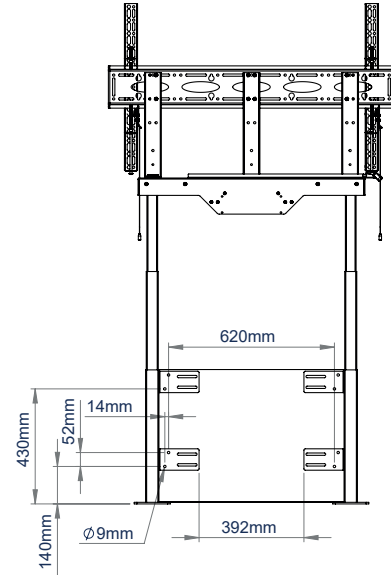

REAR VIEW
HIGHEST POSITION