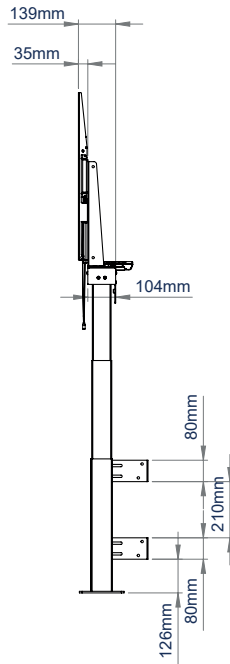

BT8569

SIDE VIEW

FLOOR PLATE

TOP VIEW

ORDERING INFORMATION

COLOUR	ORDER REF	EAN
Black	BT8569/B	5019318305733

RELATED PRODUCTS

PRODUCT CODE	NAME	DESCRIPTION
BT8568	Motorised Large Flat Screen Trolley	Height adjustable trolley for screens up to 86"
BT8564	XL Flat Screen Display Trolley	Designer Trolley for screens up to 120"
BT8701	Floor-to-Wall UC Stand	Premium UC stand for screens up to 75"
BT9903	XL Heavy Duty Flat Screen Wall Mount	Wall mount solution for screens up to 120"

SS-V2-BT8569-060124