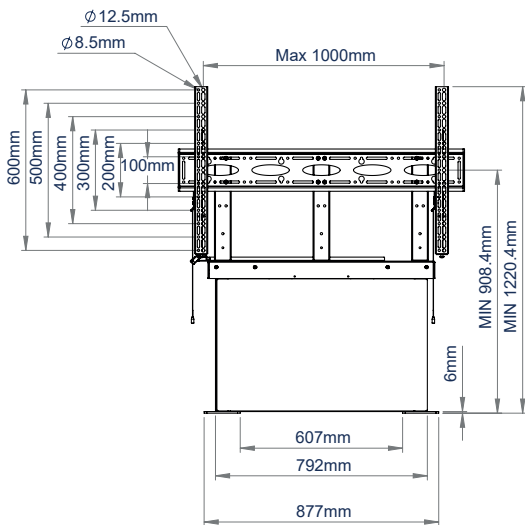

FRONT VIEW
HIGHEST POSITION

REAR VIEW
LOWEST POSITION