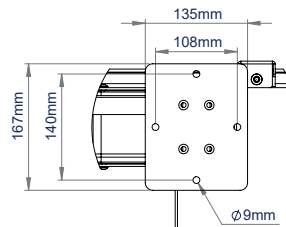

FLOOR PLATE