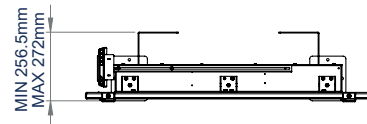

TOP VIEW

ORDERING INFORMATION

COLOUR	ORDER REF	EAN
Black	BT8569/B	5019318305733

RELATED PRODUCTS

PRODUCT CODE	NAME	DESCRIPTION
BT8568	Motorised Large Flat Screen Trolley	Height adjustable trolley for screens up to 86"
BT8564	XL Flat Screen Display Trolley	Designer Trolley for screens up to 120"
BT8701	Floor-to-Wall UC Stand	Premium UC stand for screens up to 75"
BT9903	XL Heavy Duty Flat Screen Wall Mount	Wall mount solution for screens up to 120"

SS-V2-BT8569-060124