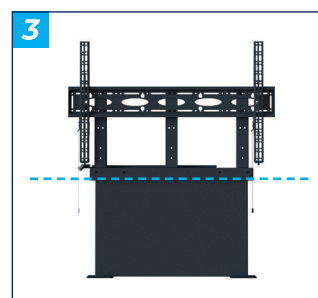

BT8569

MOTORISED HEIGHT ADJUSTABLE FLAT SCREEN FLOOR-TO-WALL MOUNT

BT8569 is a motorised floor-to-wall solution designed to mount large screens up to 86". Electronic height adjustment enables effortless raising and lowering of the screen via a wired control panel, with an adjustment range of up to 650mm. BT8569 is ideal for mounting interactive touchscreens into education and corporate environments and can support loads up to 100kg. The mount features a simple hook-on installation for quick and easy screen fitting.

SPECIFICATIONS

Recommended screen size	55" - 86"
Max load	100kg
VESA® & non-VESA fixings	up to 1000 x 600
Dimensions	H: 1220 - 1870mm x W: 1070mm x D: 252 - 272mm
Height adjustment range	up to 650mm
Height adjustment speed	32mm per second

FEATURES

- 1** Motorised height-adjustment for precise screen positioning
 - Ideal for use with large touch screens and interactive displays
- 2** Supplied with a wired control console
- 3** Features auto-stop; screen stops moving if any resistance is felt
- 4** Interface arms include levelling screws to adjust the height of the screen
 - Safety screws help prevent unauthorised removal of screen
 - TÜV, CE & UKCA Certified
 - Simple 'hook-on' screen installation
 - All mounting hardware included

RECOMMENDED MAX SCREEN	MAX LOAD	MAX VESA	POST INSTALL ALIGNMENT	HEIGHT ADJUSTMENT	CE APPROVED	UK CONFORMITY ASSESSED	TÜV CERTIFIED	QR CODE
86" / 218cm	100kg	1000 x 600						

BT8569

FRONT VIEW
HIGHEST POSITION