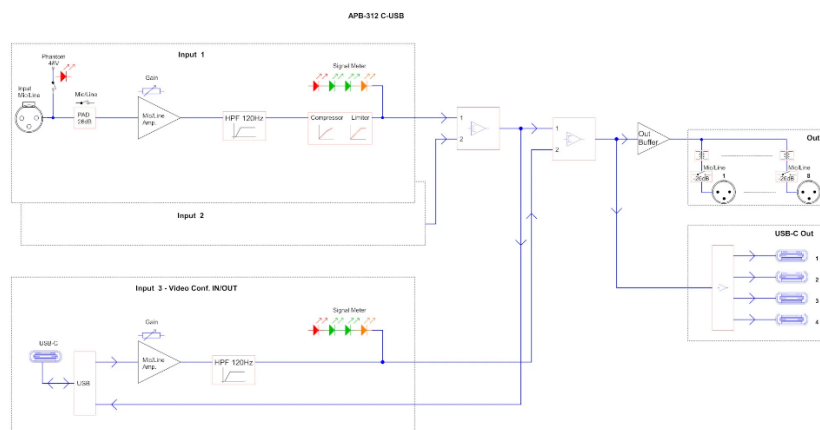

BLOCK DIAGRAM APB-Mini (APB-312 C-USB)

AudioPressBox®
APB-312 C-USB