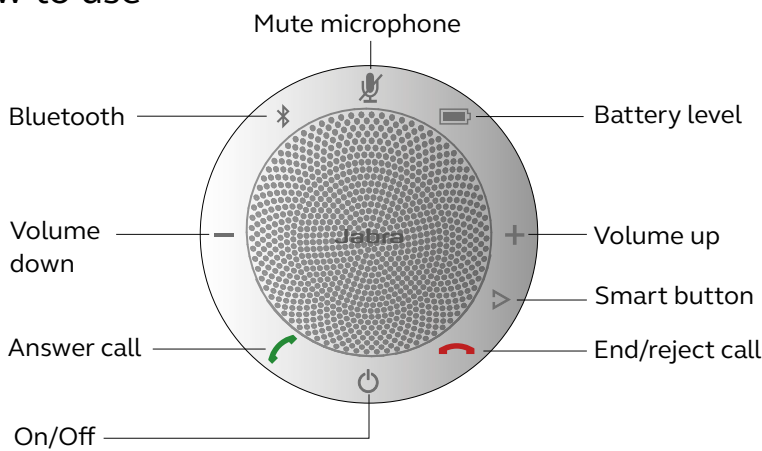

How to use

If using a Jabra Speak 510+, the speakerphone and Jabra Link 370 are pre-paired and ready to use out of the box.

	Features	Benefit	JABRA SPEAK 510
Connectivity	USB cable	Plug and Play connectivity to PC	•
	Bluetooth® Class 1	Easy Bluetooth® connection to tablets, mobile phones and headsets enabling enhanced mobility. Up to 100ft/30m range for Class 1 supported devices	•
	Full compatibility with UC systems & VoIP clients	Seamless integration and call control with leading UC systems/PC softphones, such as Microsoft Lync, IBM Sametime, Cisco, Avaya, and Skype	•
Audio	Built-in omnidirectional microphone	360-degree coverage enabling hands-free collaboration & allowing attendees to hear and be heard from all angles	•
	Digital Signal Processing (DSP) technology	Crystal-clear sound without echoes or distorted sounds even at max volume level	•
	Wideband Audio/HD Voice	High-quality audio for the best possible sound	•
	Bluetooth A2DP	Multimedia streaming	•
Ease of use	Rechargeable battery	Up to 15 hours talk time	•
	LED indicators	Intuitive user interface	•
	Smart button (off by default)	Integrate your smartphone digital assistant* using MS Cortana, Siri® or Google Assistant™, or customize your Speak 510 using Jabra Direct software	•
Accessories	Jabra Speak 410/510 Mount Bracket	Secure your Speak 510 with an antitheft bracket	•
	Jabra Link 370 USB adapter	Easy Bluetooth® connection and call control integration with your softphone system	•
Compatibility		For compatibility information go to Jabra.com	

*smart phone dependent