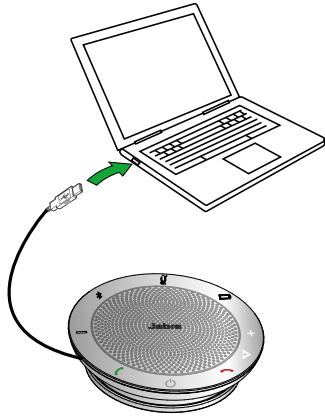

## How to connect

### PC

Plug the Jabra Speak 510 USB cable into any available USB port on your PC. Select the Jabra Speak 510 as the default audio device in Windows Control Panel sound settings, and in your softphone audio settings.