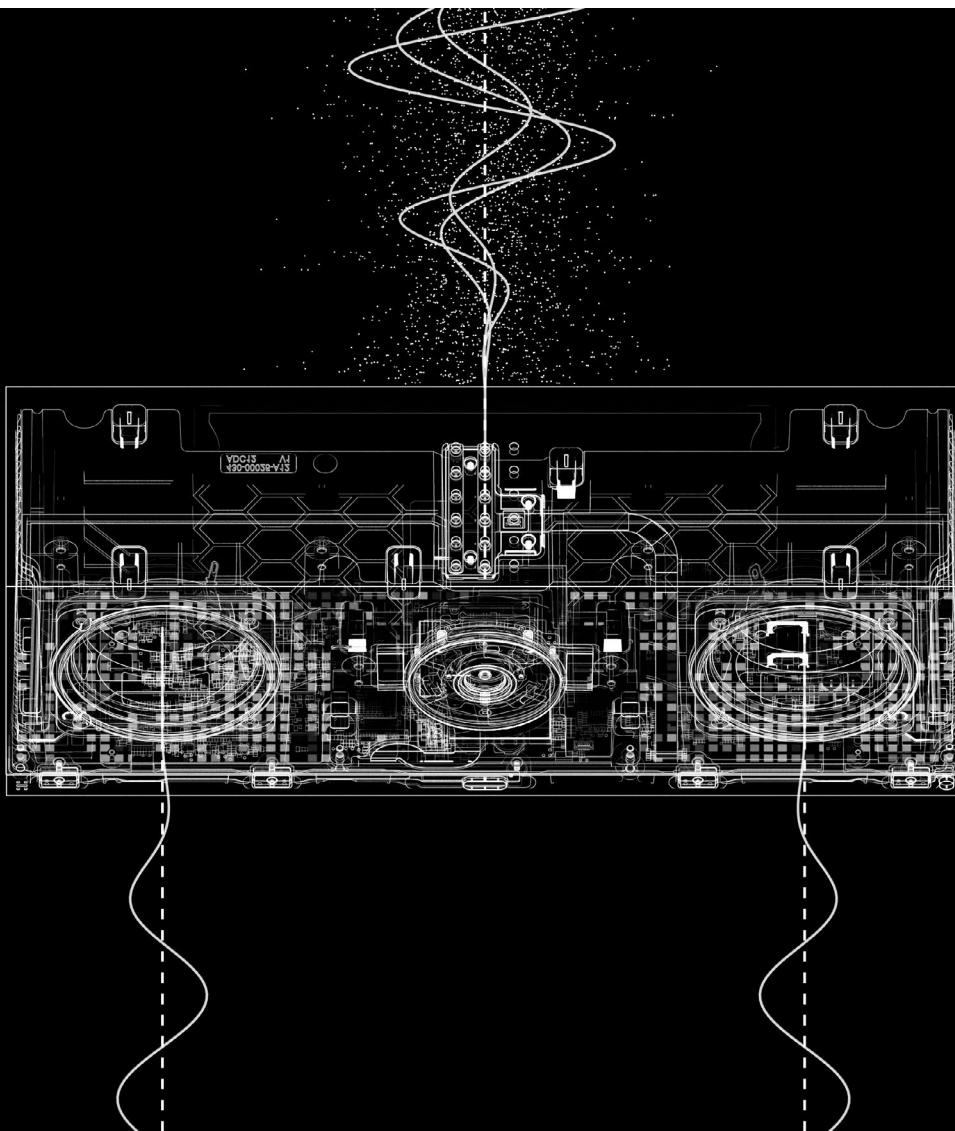

Experiences and features

Speaker Mode

Keeps the active speaker in focus, intelligently adapting when others jump in or take over—ideal for formal, informative meetings.

Collaboration Mode

Intelligently alternates between speaker and listener shots to keep your team engaged in informal and interactive meetings.

Group Framing

Detects the people in its entire field of view and intelligently frames them for the best experience.

Software-Upgradable

Gets smarter over time with regular software enhancements and new AI capabilities.

Image Enhancement

Automatically corrects white balance, color, and optical aberration.

Framing Zone

Lets you set the dimensions of your meeting space so that only participants get detected and framed. Perfect for spaces with glass walls and open areas.

Perspective Correction

Fixes wide-angle lens and perspective distortions to provide a natural, true-to-life view of people and spaces.

Virtual Microphone Powered by AI

Multiple microphones work together with advanced AI to optimize voice pickup—no matter where people are in the room.

Selective Noise Cancellation

AI-powered noise control filters out background noise while preserving important sounds.