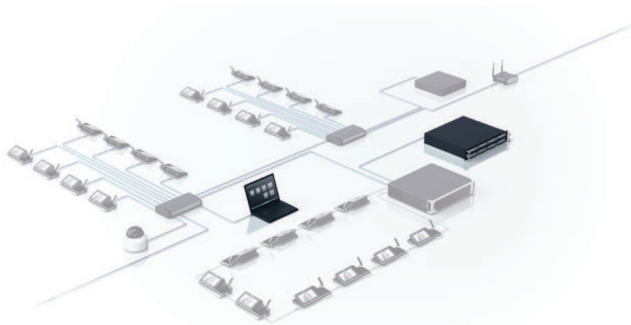

INT-L1AL 1 Additional language license

INTEGRUS

- ▶ Extends the INT-TXO with an additional language channel
- ▶ One license per additional language required
- ▶ Up to 28 licenses can be added to the INT-TXO for a total of 31 languages and 1 floor

The INT-L1AL allows you to add a single language channel to the INT-TXO Transmitter OMNEO that can be sent through infrared. You can enable a maximum of 28 extra languages channels for a total of 31 interpreting languages besides the floor language.