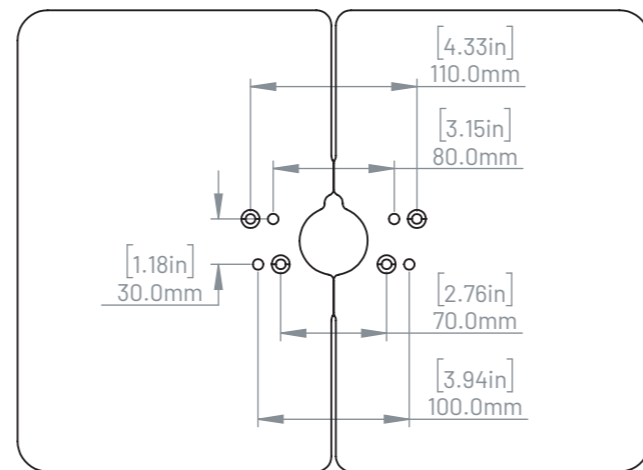

SKU  
140B(Black)  
140W(White)

Weight  
18.9lb

Date  
30.09.2025

Version  
REV I

Max Load  
10lb

Max Screen  
24"

# BrandMe Double Base Plate

SKU	Weight	Date	Version
LBPB(Black)	4.9lb	16.07.24	REV C
LBPW(White)			

# VESA 100x100 to 200x200 Adapter

SKU	Weight	Date	Version	Max Load	Max Screen
VESA200ADP(Black)	56g	14.08.25	REV B	19.8lbs	32"