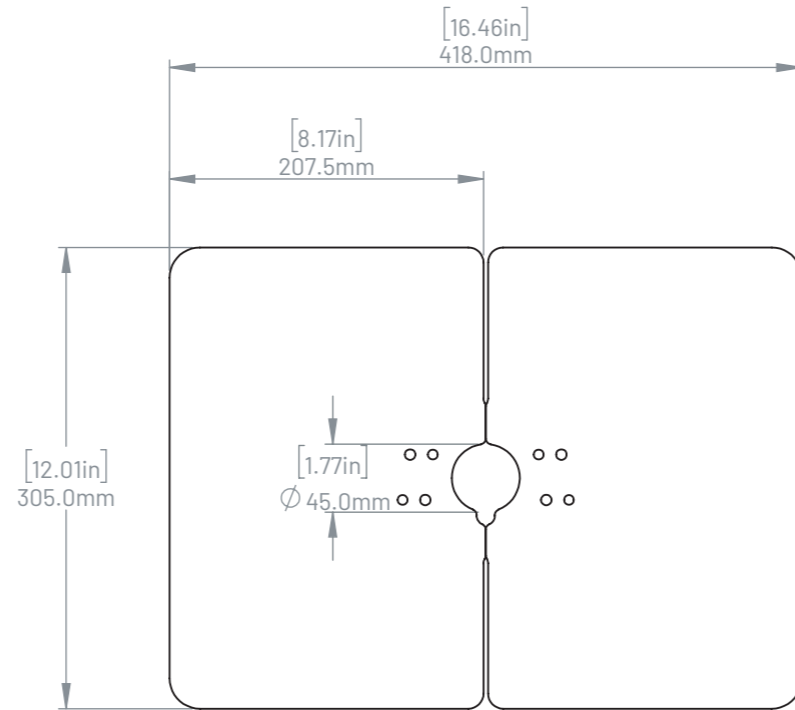

SKU  
140B(Black)  
140W(White)

Weight  
18.9lb

Date  
30.09.2025

Version  
REV I

Max Load  
10lb

Max Screen  
24"

# BrandMe Double Base Plate

SKU	Weight	Date	Version
LBPB(Black)	4.9lb	16.07.24	REV C
LBPW(White)			

# VESA 100x100 to 200x200 Adapter

SKU	Weight	Date	Version	Max Load	Max Screen
VESA200ADP(Black)	56g	14.08.25	REV B	19.8lbs	32"