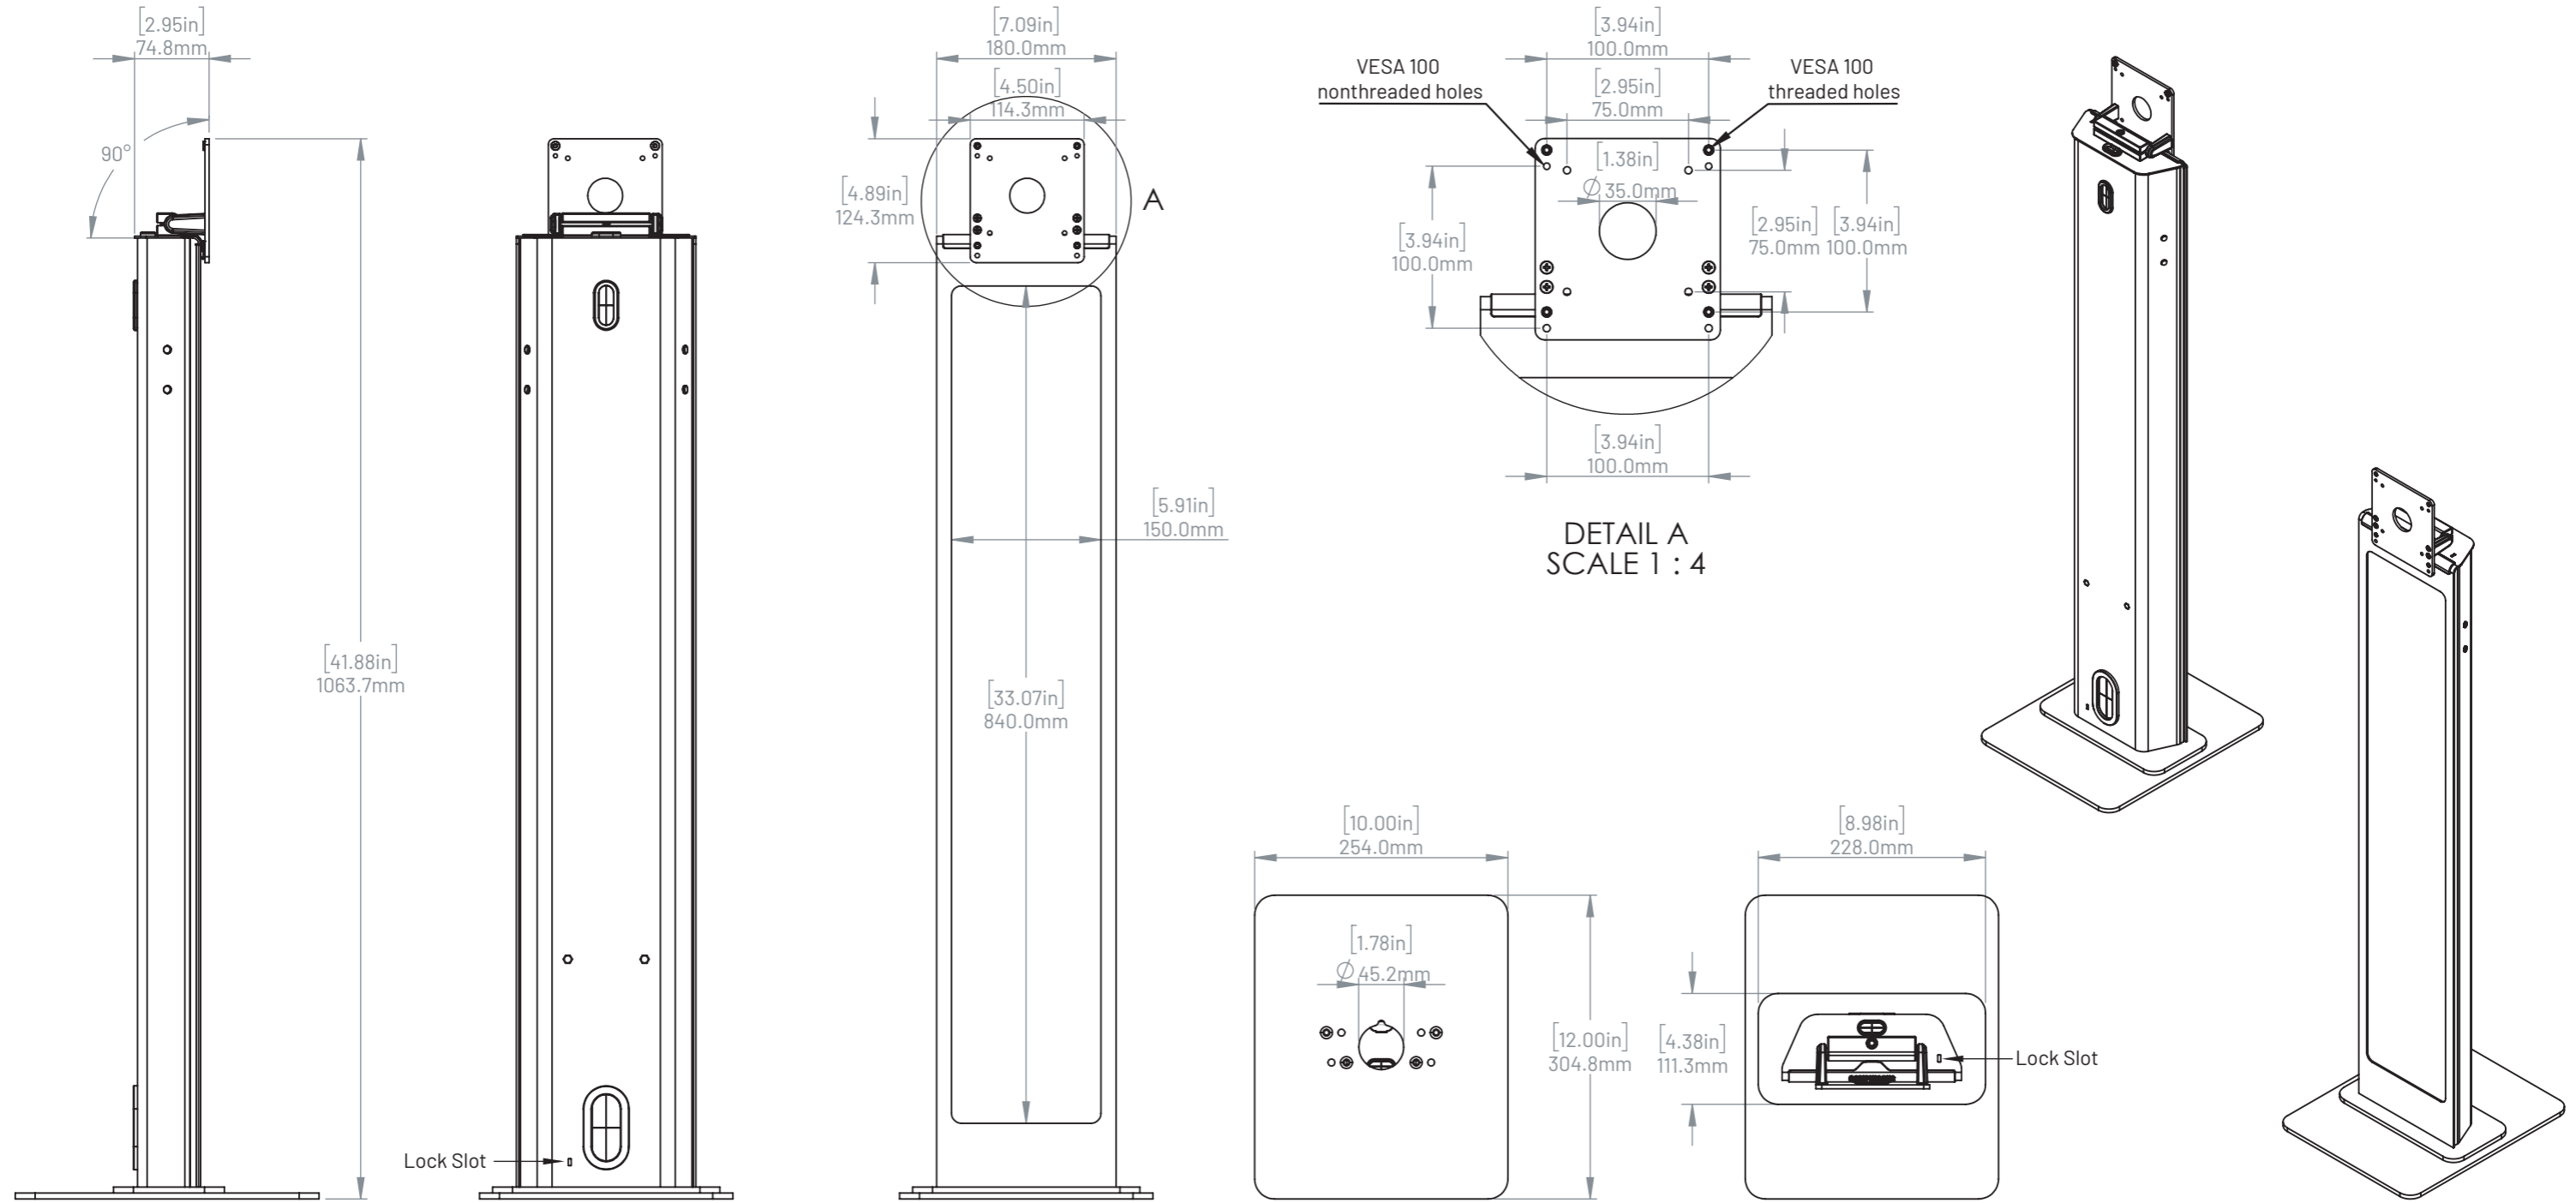

SKU  
140B(Black)  
140W(White)

Weight  
18.9lb

Date  
30.09.2025

Version  
REV I

Max Load  
10lb

Max Screen  
24"

# BrandMe Double Base Plate

SKU	Weight	Date	Version
LBPB(Black)	4.9lb	16.07.24	REV C
LBPW(White)			

# VESA 100x100 to 200x200 Adapter

SKU	Weight	Date	Version	Max Load	Max Screen
VESA200ADP(Black)	56g	14.08.25	REV B	19.8lbs	32"