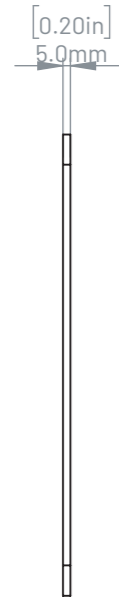

SKU  
140B(Black)  
140W(White)

Weight  
18.9lb

Date  
30.09.2025

Version  
REV I

Max Load  
10lb

Max Screen  
24"

# BrandMe Double Base Plate

SKU	Weight	Date	Version
LBPB(Black)	4.9lb	16.07.24	REV C
LBPW(White)			

# VESA 100x100 to 200x200 Adapter

SKU	Weight	Date	Version	Max Load	Max Screen
VESA200ADP(Black)	56g	14.08.25	REV B	19.8lbs	32"