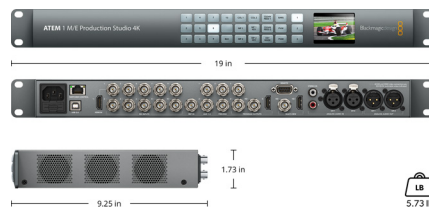

Software

Control Panel Included

ATEM Software Control Panel included free for Mac 10.12 Sierra, Mac 10.13 High Sierra or later and Windows 8.1 64-bit or Windows 10 64-bit.

Software Updates

Using USB 2.0 connection directly connected to Mac OS or Windows computers. Includes ATEM Setup Utility

Configuration

Set via ATEM Software Control Panel, excluding ATEM chassis IP address which is set via the ATEM Setup Utility connected via USB to chassis.

Operating Systems

Mac 10.14 Mojave,
Mac 10.15 Catalina or later.

Windows 8.1 and 10.

Power Requirements

Power Supply

1 x Internal 100 - 240V AC.

Physical Specifications

Physical Installation

Physical Installation

1 Rack Unit Size.

Environmental Specifications

Operating Temperature

0° to 40° C (32° to 104° F)

Storage Temperature

-20° to 60° C (-4° to 140° F)

Relative Humidity

0% to 90% non-condensing