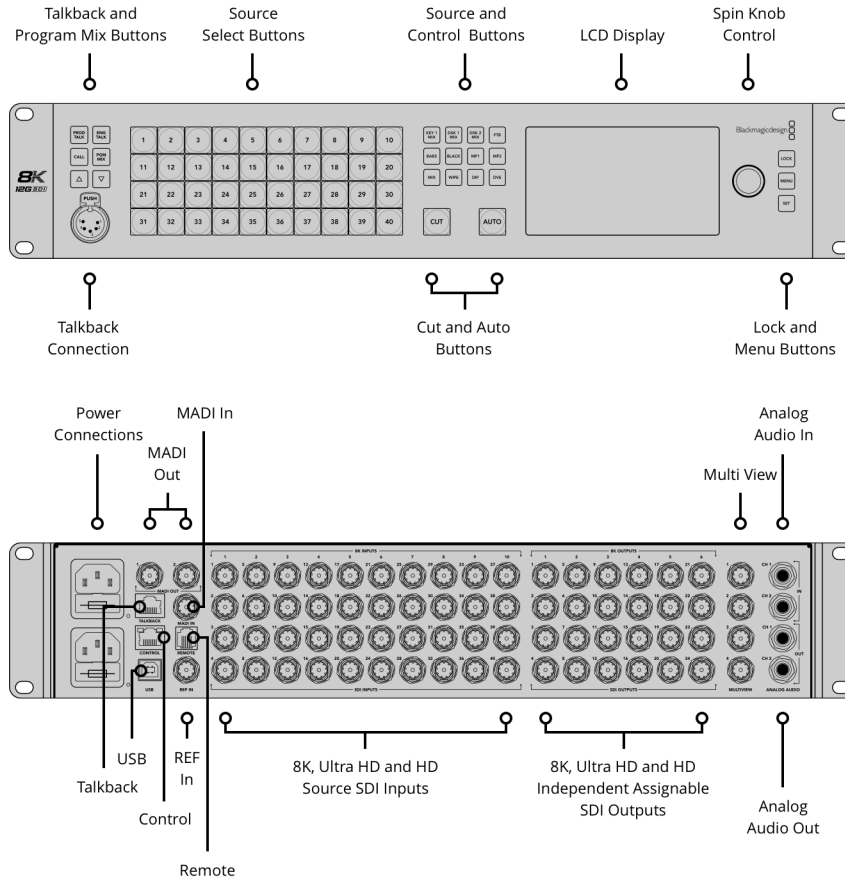

40 x 10-bit 720p, 1080i, 1080p, 2160p and 10 x 4320p switchable.

Extra Audio Outputs

1 x 5 pin XLR Talkback.

SDI Audio Outputs

2 Ch embedded into SDI output on all outputs.

Extra Audio Inputs

1 x 5 pin XLR Talkback.

4 x up to Ultra HD / 1 x in 8K

SDI Multi View Outputs

4

HDMI Multi View Outputs

None

Remote

RJ12 supports RS-422

Control Panel Connection

Ethernet supports 10/100/1000 BaseT. Allows direct connection between panel and chassis, or via network.

Internal Timecode Generator

Yes

Talkback

RJ45 for 3rd party talkback systems.

Tally Output

Added via ethernet connection to Blackmagic Design GPI and Tally Interface product. (Not included).

Computer Interface

1 x USB 2.0 port.

Standards

SD Video Standards

None

HD Video Standards

720p50, 720p59.94
 1080i50, 1080i59.94
 1080p23.98, 1080p24, 1080p25,
 1080p29.97, 1080p50, 1080p59.94

Ultra HD Video Standards