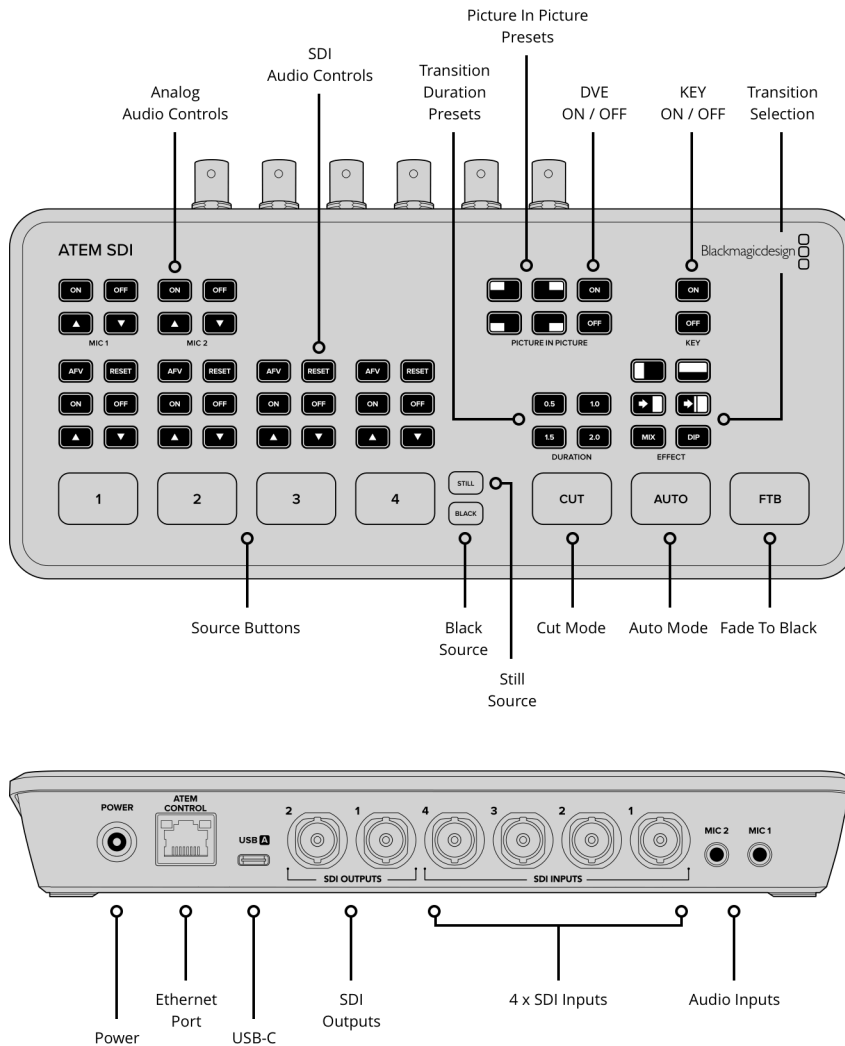

ATEM SDI

ATEM SDI is fast to set up and easy to use. It includes 4 standards converted SDI inputs, USB webcam, 2 SDI outputs, Fairlight audio mixer with EQ and dynamics, DVE for picture in picture, transition effects, green screen chroma key, 20 stills media pool for titles and free ATEM Software Control.

Total Audio Inputs

2 x 3.5mm stereo mini jack.

Total Audio Outputs

None, embedded audio only.

Timecode Connection

None

SDI Video Inputs

4 x 3G-SDI, 10-bit HD switchable.

2 channel embedded audio.

Video Input Re-Sync

On all 4 SDI inputs.

Frame Rate and Format Converters

On all 4 SDI inputs.

SDI Program Outputs

2

Ethernet

Ethernet supports 10/100/1000 BaseT software control, software updates and direct or network panel connection.

Computer Interface

1 x USB Type-C 2.0 for webcam out, software control, software updates and panel connection.