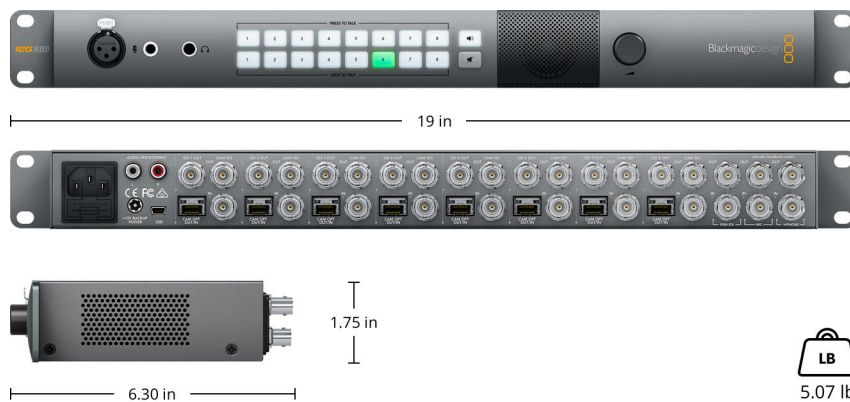

Connections

SDI Program Inputs

1 x 10-bit SD/HD/Ultra HD 4K auto switching program input from switcher, including tally information with 16 channel embedded audio.

SDI Program Outputs

1 x 10-bit SD/HD/Ultra HD 4K auto switching program loop thru output connects to another ATEM Talkback Converter 4K.

Power Requirements

Power Supply

100 - 240V AC input with redundant
12 - 31V DC input.

Power Usage

60 Watts

Physical Specifications

Physical Installation

Physical Installation