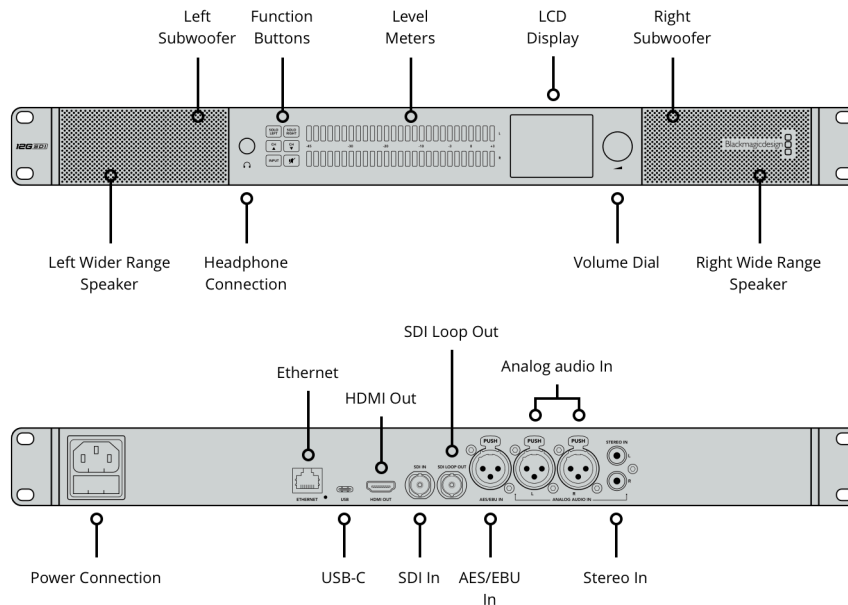

Blackmagic Audio Monitor 12G

\$1,235

Blackmagic Audio Monitor 12G gives you fantastic quality audio monitoring in an impossibly small one rack unit size! With a dual subwoofer design combined with extra wide range speakers all backed by a super powerful class D amplifier. Blackmagic Audio Monitor 12G has been designed to be both an audio and video monitoring solution so you get advanced 12G-SDI up to 60p input, as well as balanced XLR analog audio, balanced AES/EBU digital audio and consumer level HiFi audio inputs. Blackmagic Audio Monitor 12G features an elegant design with big bright multi color VU, PPM or Loudness audio meters and a built in LCD for monitoring video sources. You even get HDMI 4K output so you can connect a television for big screen video monitoring of your SDI sources!

1

Multi Rate Support

SDI and HDMI are switchable between standard definition, high definition and ultra high definition.

SDI Video Loop

1 x reclocked 10-bit SD/HD/3G-SDI, 6G-SDI and 12G-SDI.

Analog Audio Inputs

2 channels balanced 110Ω AES/EBU via XLR.

SDI Audio Inputs

16 channels embedded in SD, HD and UltraHD 4K.

SDI Audio Outputs

16 channels embedded audio loop out.

HDMI Audio Outputs

8 Channels embedded in SD, HD and 4K.

Ethernet

1Gb/sec for configuration and firmware updates.

Computer Interface

USB-C for configuration and firmware updates.

Metering

2 x 27 RGB segment LED VU, PPM or Loudness meters.

Modes

Push button interface allows for input selection, channel selection, independent left and right audio, mute and volume control with scroll wheel.