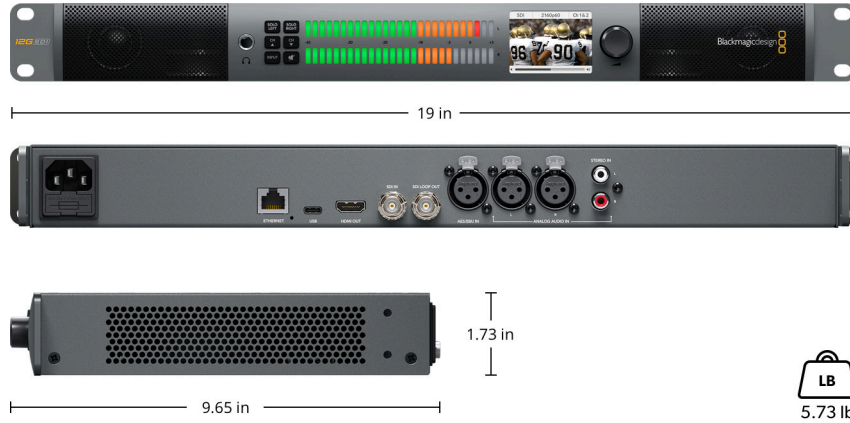

Physical Specifications

Environmental Specifications

Operating Temperature

0° to 40° C (32° to 104° F)

Storage Temperature

-20° to 45° C (-4° to 113° F)

Relative Humidity

0% to 90% non-condensing

What's Included

Blackmagic Audio Monitor 12G
PPM and Loudness Scale Stickers
Welcome wallet with QR code for software download

Warranty

12 Month Limited Manufacturer's Warranty.

All items on this website are copyright Blackmagic Design Pty. Ltd. 2022, all rights reserved. All trademarks are property of their respective owners. MSRP includes duties, but excludes sales tax and shipping costs. This website uses remarketing services to advertise on third party websites to previous visitors to our site. You can opt out at any time by changing cookie settings. [Privacy Policy](#)

Blackmagic Design Authorized Reseller