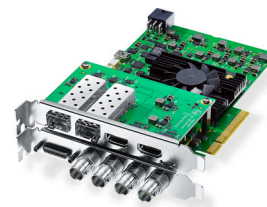

DeckLink 4K Extreme 12G

\$995

Advanced digital cinema capture card featuring full frame DCI 4K input and output via 12G-SDI! You get dual link multi rate 12G-SDI connections that work with SD, HD and Ultra HD even in Ultra HD 60p, as well as full frame DCI 4K at 4096 x 2160 resolution up to 25p! Capture 10-bit YUV or full color bandwidth 12-bit RGB. Includes AES/EBU audio, up, down and cross conversion, plus built in 3D stereoscopic output at full bandwidth 4:4:4:4 RGB! No other capture and playback card supports more video formats and video connections!

Connections

SDI Video Inputs

2 x 12Gb/s SD/HD/2K/4K. Supports single/dual link 4:2:2/4:4:4. 2D/3D switchable.

SDI Video Outputs

2 x 12Gb/s SD/HD/2K/4K. Supports single/dual link 4:2:2/4:4:4. 2D/3D switchable.

Analog Video Inputs

1 x Component YUV on 3 BNCs switchable to S-Video or Composite. Component supports HD and SD.

Analog Video Outputs

1 x Component YUV on 3 BNCs switchable to S-Video and Composite. Component supports HD and SD.