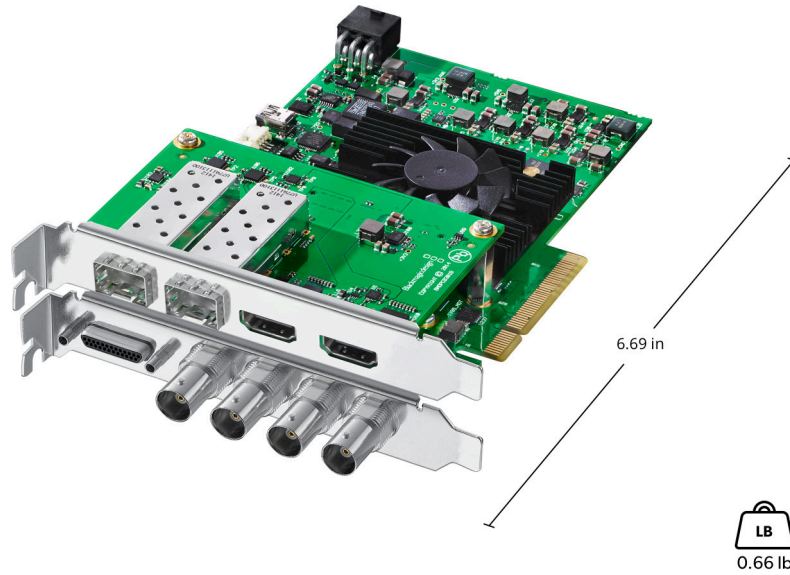

Physical Specifications

Operating Systems

Mac 11.1 Big Sur,
Mac 12.0 Monterey or later.

Windows 10, 64-bit.
Windows 11.

Linux

Power Requirements

Power Consumption

30 Watts

Environmental Specifications

Operating Temperature

5° to 40° C (41° to 104° F)

Storage Temperature

-20° to 45° C (-4° to 113° F)

Relative Humidity

0% to 90% non-condensing