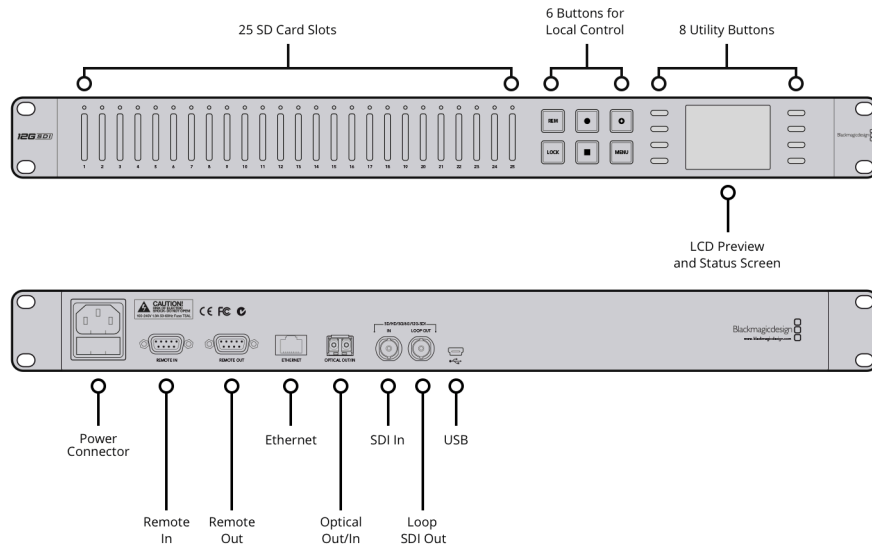

Blackmagic Duplicator 4K

The Blackmagic Duplicator 4K is like two recorders in one! Featuring an advanced 12G-SDI design, 25 SD card recorders, and built in hardware encoders for H.264 and H.265, the Blackmagic Duplicator 4K can be used for either live duplication or long form recording. When used as a duplicator, it can simultaneously encode and record onto 25 SD cards at a time. When used as a long form recorder, it can record non-stop for weeks at a time. Multiple units can also be chained together for even longer recording times!

Optical Outputs

1 x 10-bit SD/HD/UHD auto switching.

SD Card Interface

25 x SD Card Slots

Device Control

Sony™ compatible RS422 deck control port. 1 x in plus 1 x out.

Computer Interface

1 x USB 2.0 mini port for software updates and Blackmagic Duplicator software control.

Ethernet

Ethernet supports 10/100/1000 BaseT.

Standards

SD Video Standards

525i59.94 NTSC 4:3 or 16:9,
625i50 PAL 4:3 or 16:9

HD Video Standards

720p50, 720p59.94, 720p60,
1080p23.98, 1080p24, 1080p25,
1080p29.97, 1080p30, 1080p50,
1080p59.94, 1080p60, 1080PsF23.98,
1080PsF24, 1080PsF25,
1080PsF29.97, 1080PsF30, 1080i50,
1080i59.94, 1080i60

Single Disk Recording Mode

Single Disk recording mode records
sequentially to all media in the
primary Blackmagic Duplicator 4K,
then sequentially to additional units
connected in series via RS422.
Recording will automatically stop
when media in all units is full.