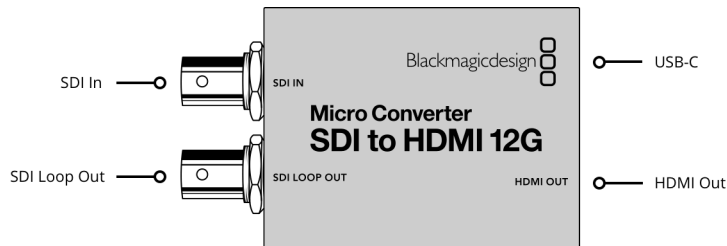

Micro Converter SDI to HDMI 12G

The world's smallest 12G-SDI to HDMI broadcast quality converter! Blackmagic Micro Converter SDI to HDMI 12G is a miniaturized broadcast quality video converter that's been specifically designed for professional monitoring. It includes a 33 point 3D LUT for color calibrating any monitor, projector or television. Micro Converters feature full size HDMI and professional 12G-SDI connections for working with all NTSC, PAL, 720p, 1080p, 1080PsF, 1080i and 2160p rates, including 4K DCI at 24/47.95/48. You can power it over USB from a television or a mobile phone charger!

SDI Rates

270Mb, 1.5G, 3G, 6G, 12G.

Multi Rate Support

Auto detection of SD, HD, 2K, Ultra HD and 4K.

Updates, Configurations and Power

USB Type-C.

Standards

SD Video Standards