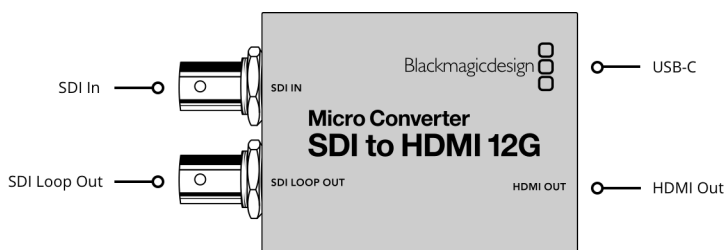

Micro Converter SDI to HDMI 12G wPSU

The world's smallest 12G-SDI to HDMI broadcast quality converter! Blackmagic Micro Converter SDI to HDMI 12G is a miniaturized broadcast quality video converter that's been specifically designed for professional monitoring. It includes a 33 point 3D LUT for color calibrating any monitor, projector or television. Micro Converters feature full size HDMI and professional 12G-SDI connections for working with all NTSC, PAL, 720p, 1080p, 1080PsF, 1080i and 2160p rates, including 4K DCI at 24/47.95/48. You get a universal power supply with international AC plug adapters, or you can power it over USB from a television or a mobile phone charger.

SDI Rates

270Mb, 1.5G, 3G, 6G, 12G.

Multi Rate Support

Auto detection of SD, HD, 2K, Ultra HD and 4K.

Updates, Configurations and Power

USB Type-C.

Standards

SD Video Standards