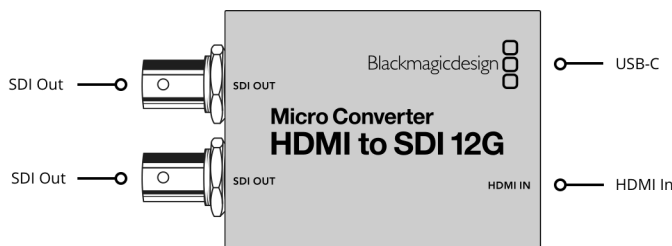

Micro Converter HDMI to SDI 12G wPSU

$135

The world's smallest HDMI to 12G-SDI broadcast quality converter! Blackmagic Micro Converter HDMI to SDI 12G is a miniaturized broadcast quality video converter that's perfect for connecting HDMI cameras and computers to professional SDI equipment! You get two 12G-SDI outputs which can be set to level A or B for 3G-SDI signals. Micro Converters feature full size HDMI and professional 12G-SDI connections for working with all NTSC, PAL, 720p, 1080p, 1080i, 2160p rates, including 4Kp24/ 47.95/48 DCI. You get a universal power supply with international AC plug adapters, or you can power it over USB from a laptop or a mobile phone charger.

Connections

SDI Video Outputs

2
Automatically matches the HDMI input.

HDMI 2.0 Video Outputs

1 x type A.

SDI Rates

270Mb, 1.5G, 3G, 6G, 12G.

Multi Rate Support

Auto detection of SD, HD, 2K, Ultra HD and 4K.

Updates, Configurations and Power
USB Type-C.

Reclocking
Yes

Standards

SD Video Standards

525i59.94 NTSC, 625i50 PAL