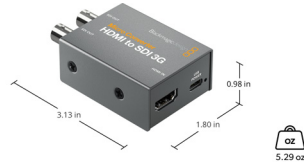

Physical Specifications

Environmental Specifications

Operating Temperature

0° to 40° C (32° to 104° F)

Storage Temperature

-20° to 60° C (-4° to 140° F)

Relative Humidity

0% to 90% non-condensing

What's Included

Micro Converter HDMI to SDI 3G wPSU

+5V universal power supply with international socket adapters

---

Warranty

3 Year Limited Manufacturer's Warranty.

All items on this website are copyright Blackmagic Design Pty. Ltd. 2022, all rights reserved. All trademarks are property of their respective owners. MSRP includes duties, but excludes sales tax and shipping costs. This website uses remarketing services to advertise on third party websites to previous visitors to our site. You can opt out at any time by changing cookie settings. [Privacy Policy](#)

Blackmagic Design Authorized Reseller