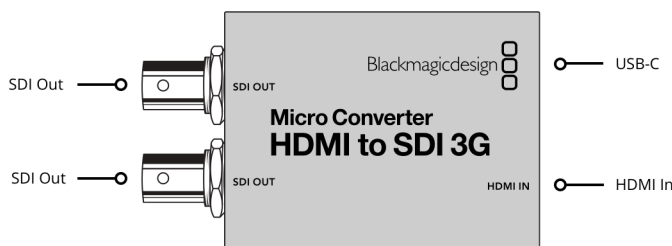

Micro Converter HDMI to SDI 3G wPSU

This model is perfect for connecting HDMI cameras and computers to professional SDI equipment! You get two 3G-SDI outputs which can be set to level A or level B formats. Unlike cheap converters, it even supports feature film video formats including 1080p24, 1080p47.95 and 1080p48. Includes 100 to 240V AC power supply with international socket adapters.

$65

Connections

SDI Video Outputs

2 x SD, HD or 3G-SDI.
Automatically matches the HDMI input.

HDMI Video Inputs

HDMI Type A in.

Updates, Configurations and Power

USB Type-C.

Multi Rate Support

Auto detection of SD or HD.

Reclocking

Yes

Standards

SDI Video Standards

525i59.94 NTSC, 625i50 PAL

HD Video Standards

720p50, 720p59.94, 720p60
1080p23.98, 1080p24, 1080p25,
1080p29.97, 1080p30, 1080p47.95,
1080p48, 1080p50, 1080p59.94,
1080p60
1080i50, 1080i59.94, 1080i60

SDI Compliance

SMPTE 259M, SMPTE 292M,
SMPTE 296M, SMPTE 424M,
SMPTE 425M

SDI Video Rates

SDI video connections are switchable between standard definition and high definition, and user selectable level A and B for 3G-SDI via setup utility.

SDI Color Precision

4:2:2

SDI Color Space

YUV

SDI Auto Switching

Automatically detects SD, HD and 3G-SDI